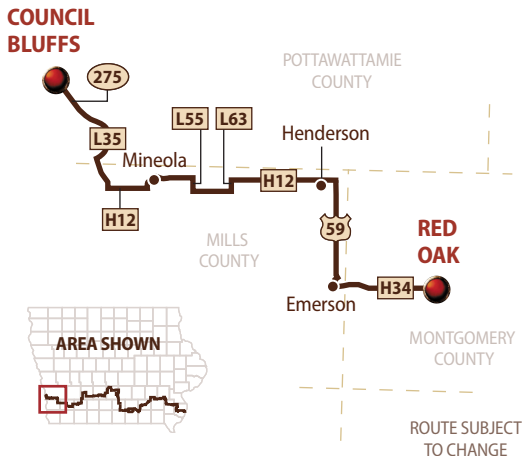

Sunday's route

DAILY MILEAGE

Route for July 19	Miles
Council Bluffs to Mineola	17
Mineola to Henderson	16.2
Henderson to Emerson	10
Emerson to Red Oak	9.4
TOTAL	52.6

Meeting town: Emerson

Elevation courtesy of Rich Ketcham, Geobike.com