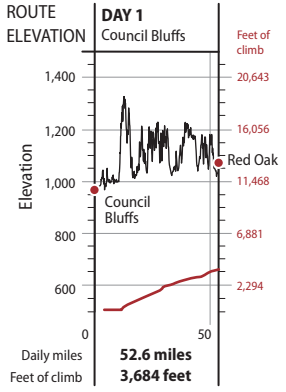

Sunday's route

DAILY MILEAGE

Route for July 19	Miles
Council Bluffs to Mineola	17
Mineola to Henderson	16.2
Henderson to Emerson	10
Emerson to Red Oak	9.4
TOTAL	52.6

Meeting town: Emerson

Elevation courtesy of Rich Ketcham, Geobike.com