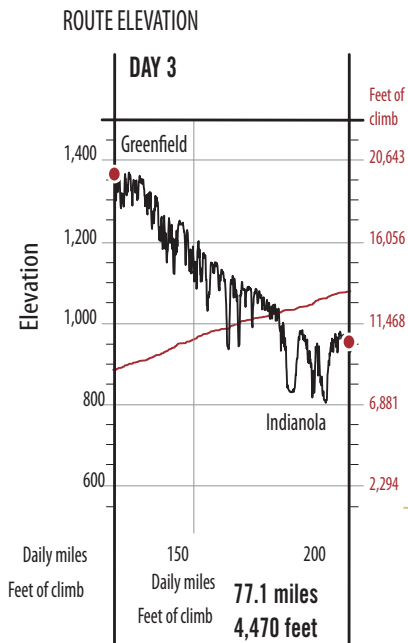

# Tuesday's route

# DAY 3

## DAILY MILEAGE

Route for July 21	Miles	Service Time
Greenfield to Orient	8.9	11:30 a.m.
Orient to Macksburg	12.7	12:30 p.m.
Macksburg to East Peru	15.9	2 p.m.
East Peru to Truro	5.1	2:30 p.m.
Truro to St. Charles	6.7	3:30 p.m.
St. Charles to St. Mary's	5	3:30 p.m.
St. Mary's to Martensdale	4.8	4:30 p.m.
Martensdale to Prole	2.8	4:30 p.m.
Prole to Indianola	15.2	6 p.m.
<b>TOTAL</b>	<b>77.1</b>	

Meeting town: St. Charles