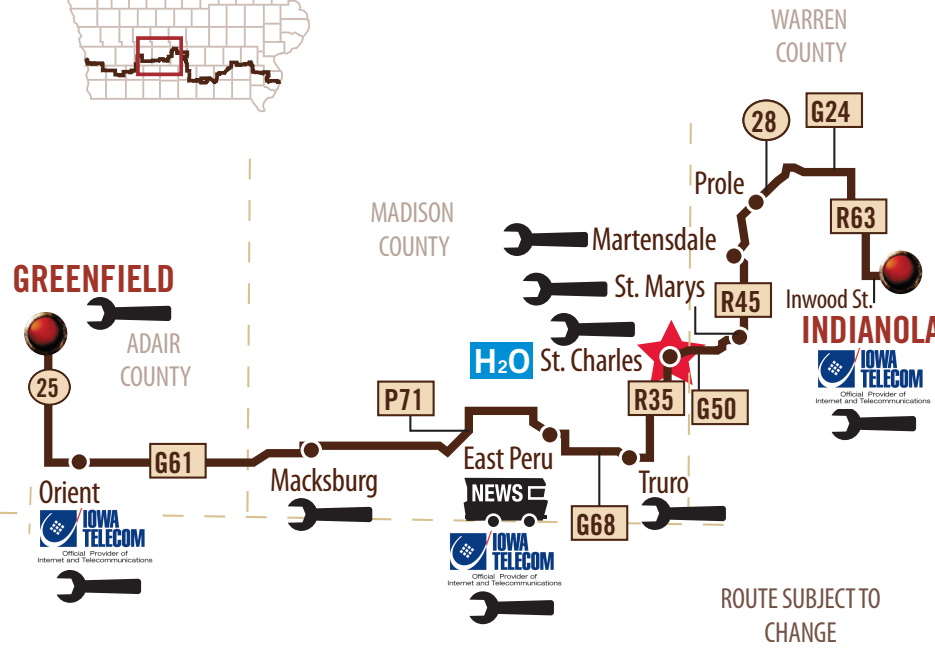

# Tuesday's route

# DAY 3

## DAILY MILEAGE

Route for July 21	Miles	Service Time
Greenfield to Orient	8.9	11:30 a.m.
Orient to Macksburg	12.7	12:30 p.m.
Macksburg to East Peru	15.9	2 p.m.
East Peru to Truro	5.1	2:30 p.m.
Truro to St. Charles	6.7	3:30 p.m.
St. Charles to St. Mary's	5	3:30 p.m.
St. Mary's to Martensdale	4.8	4:30 p.m.
Martensdale to Prole	2.8	4:30 p.m.
Prole to Indianola	15.2	6 p.m.
<b>TOTAL</b>	<b>77.1</b>	

Meeting town: St. Charles