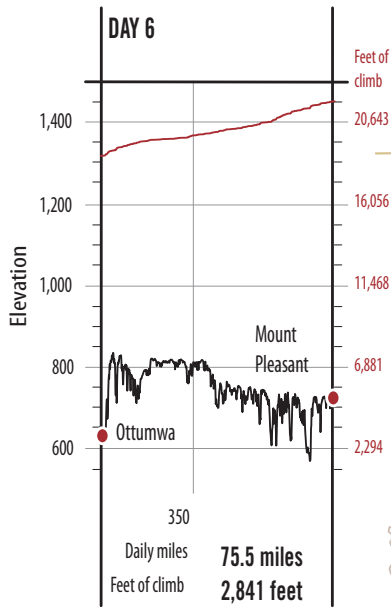

# Friday's route

## ROUTE ELEVATION

# DAY 6

## DAILY MILEAGE

Route for **July 24** Miles Service Time

Ottumwa to Hedrick	16.8	Noon
Hedrick to Martinsburg	2.8	12:30 p.m.
Martinsburg to Pekin	5.8	1 p.m.
Pekin to Packwood	6.9	2 p.m.
Packwood to Pleasant Plain	12.8	3 p.m.
Pleasant Plain to Brighton	3.9	3:30 p.m.
Brighton to Germanville	6.7	4 p.m.
Germanville to Lockridge	8.7	5 p.m.
Lockridge to Mount Pleasant	11.1	6 p.m.
<b>TOTAL</b>	<b>75.5</b>	