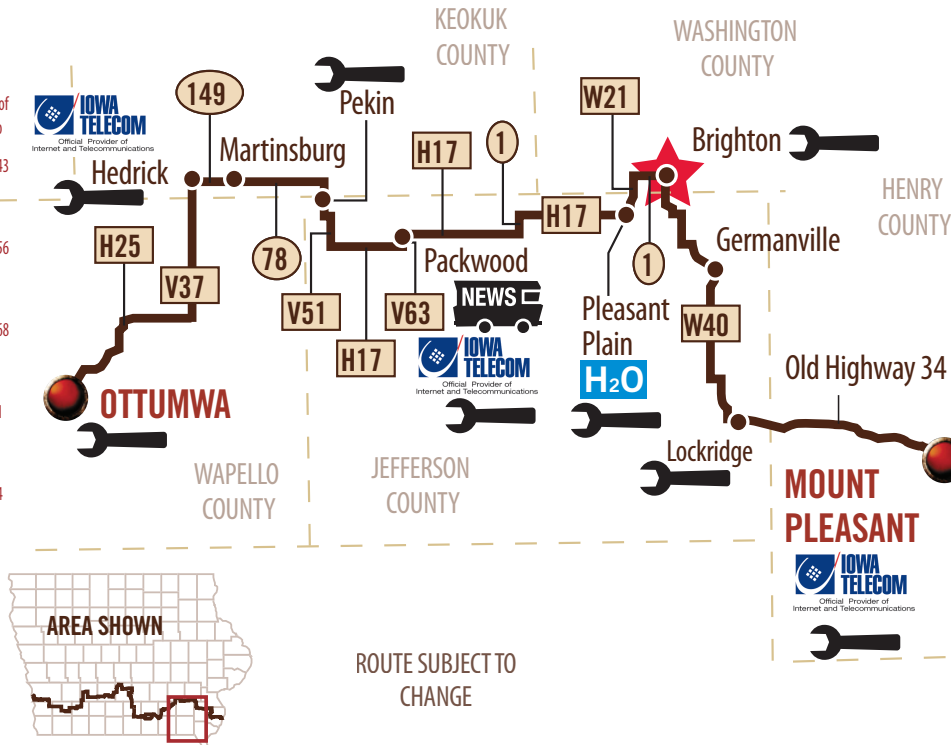

# Friday's route

## ROUTE ELEVATION

## DAILY MILEAGE

Route for **July 24** Miles Service Time

Ottumwa to Hedrick	16.8	Noon
Hedrick to Martinsburg	2.8	12:30 p.m.
Martinsburg to Pekin	5.8	1 p.m.
Pekin to Packwood	6.9	2 p.m.
Packwood to Pleasant Plain	12.8	3 p.m.
Pleasant Plain to Brighton	3.9	3:30 p.m.
Brighton to Germanville	6.7	4 p.m.
Germanville to Lockridge	8.7	5 p.m.
Lockridge to Mount Pleasant	11.1	6 p.m.
<b>TOTAL</b>	<b>75.5</b>	

Meeting town: **Brighton**