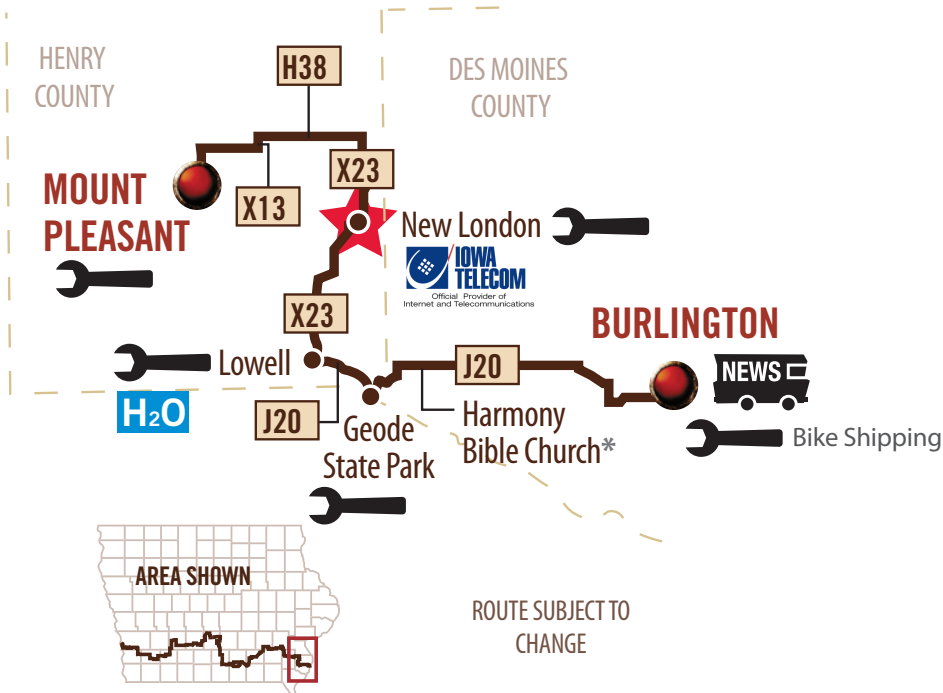

Saturday's route

DAY 7

ROUTE ELEVATION

DAILY MILEAGE

Route for July 25	Miles	Service Time
Mount Pleasant to New London	14.7	11:30 a.m.
New London to Lowell	7.7	12 p.m.
Lowell to Geode State Park	3.8	1 p.m.
Geode State Park to Burlington	17	2 p.m.
TOTAL	43.2	

Meeting town: **New London**

* Food services located 2 miles east of Geode State Park at Harmony Bible Church.