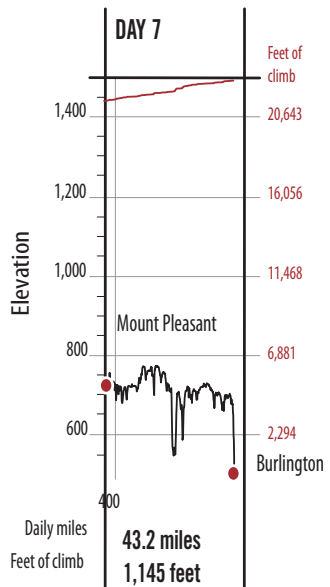

Saturday's route

DAY 7

ROUTE ELEVATION

DAILY MILEAGE

Route for July 25	Miles	Service Time
Mount Pleasant to New London	14.7	11:30 a.m.
New London to Lowell	7.7	12 p.m.
Lowell to Geode State Park	3.8	1 p.m.
Geode State Park to Burlington	17	2 p.m.
TOTAL	43.2	

Meeting town: **New London**

* Food services located 2 miles east of Geode State Park at Harmony Bible Church.