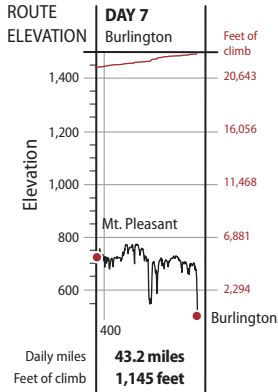

Saturday's route

DAILY MILEAGE

Route for July 25	Miles
Mt. Pleasant to New London	14.7
New London to Lowell	7.7
Lowell to Geode State Park	3.8
Geode State Park to Burlington	17
TOTAL	43.2
Meeting town: New London	

Elevation courtesy of Rich Ketcham, Geobike.com