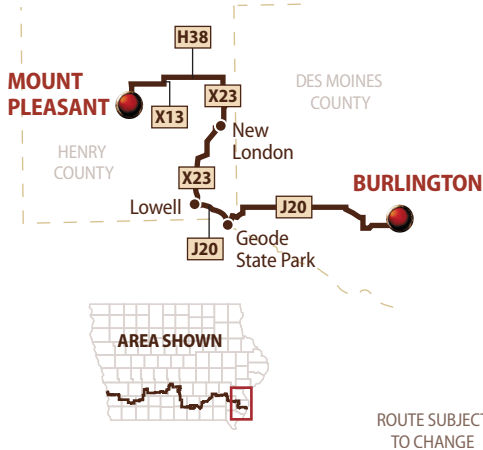

Saturday's route

DAILY MILEAGE

Route for July 25	Miles
Mt. Pleasant to New London	14.7
New London to Lowell	7.7
Lowell to Geode State Park	3.8
Geode State Park to Burlington	17
TOTAL	43.2
Meeting town: New London	

Elevation courtesy of Rich Ketcham, Geobike.com