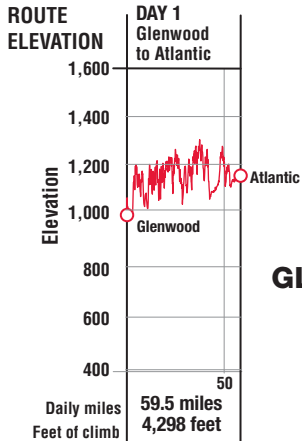

Sunday's route

DAY 1

ROUTE SUBJECT TO CHANGE

Service Times

The service times listed inform the rider at what time services cease for that particular segment of the ride. On Saturday, the route services end at 3 p.m.

DAILY MILEAGE

Route for **July 24**

	Miles	Service Times
Glenwood to Silver City	9.0	12:30 p.m.
Silver City to Carson	19.9	2:30 p.m.
Carson to Griswold	15.0	4 p.m.
Griswold to Lewis	7.5	5 p.m.
Lewis to Atlantic	8.1	6 p.m.
TOTAL	59.5	

Meeting town: **Carson**