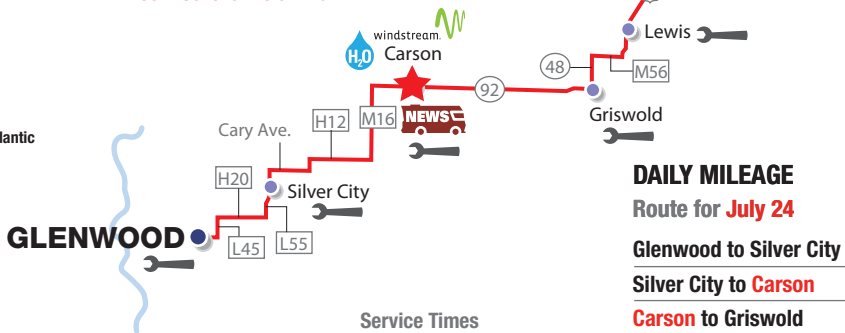

Sunday's route

DAY 1

ROUTE SUBJECT TO CHANGE

Service Times

The service times listed inform the rider at what time services cease for that particular segment of the ride. On Saturday, the route services end at 3 p.m.

DAILY MILEAGE

Route for **July 24**

	Miles	Service Times
Glenwood to Silver City	9.0	12:30 p.m.
Silver City to Carson	19.9	2:30 p.m.
Carson to Griswold	15.0	4 p.m.
Griswold to Lewis	7.5	5 p.m.
Lewis to Atlantic	8.1	6 p.m.
TOTAL	59.5	

Meeting town: **Carson**