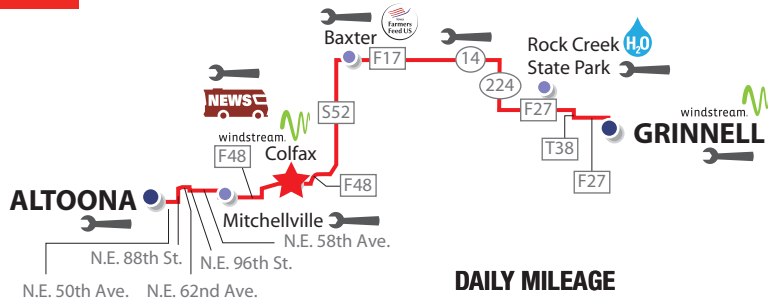

Thursday's route

DAY 5

ROUTE SUBJECT TO CHANGE

DAILY MILEAGE

Route for July 28	Miles	Service Times
Altoona to Mitchellville	6.9	1 p.m.
Mitchellville to Colfax	7.3	2 p.m.
Colfax to Baxter	14.9	3:30 p.m.
Baxter to Rock Creek State Park	21.0	5 p.m.
Rock Creek State Park to Grinnell	7.4	6 p.m.
TOTAL	57.5	

Meeting town: **Colfax**