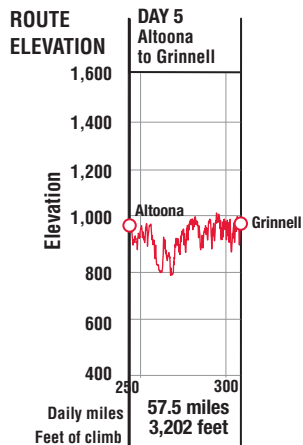

Thursday's route

DAY 5

ROUTE SUBJECT TO CHANGE

DAILY MILEAGE

Route for July 28	Miles	Service Times
Altoona to Mitchellville	6.9	1 p.m.
Mitchellville to Colfax	7.3	2 p.m.
Colfax to Baxter	14.9	3:30 p.m.
Baxter to Rock Creek State Park	21.0	5 p.m.
Rock Creek State Park to Grinnell	7.4	6 p.m.
TOTAL	57.5	

Meeting town: **Colfax**