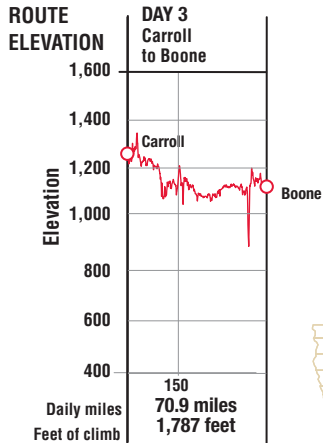

Tuesday's route

DAY 3

DAILY MILEAGE

Route for July 26	Miles	Service Times
Carroll to Lidderdale	9.9	Noon
Lidderdale to Lanesboro	8.9	1 p.m.
Lanesboro to Churdan	13.4	2:30 p.m.
Churdan to Paton	12.3	3:30 p.m.
Karras Loop to Dana (optional)	28.3	2:30 p.m.
Paton to Pilot Mound	12.5	5 p.m.
Pilot Mound to Boone	13.9	6 p.m.
TOTAL	70.9	

Meeting town: Churdan

**RAGBRAI
XXXIX
Jersey Day**

Loop patches will be handed out to registered riders on the loop from 9 a.m. - 2:30 p.m. at Juhl City Park in Dana. (while supplies last)

Elevation courtesy of Rich Ketcham, Geobike.com
© RAGBRAI

ROUTE SUBJECT TO CHANGE