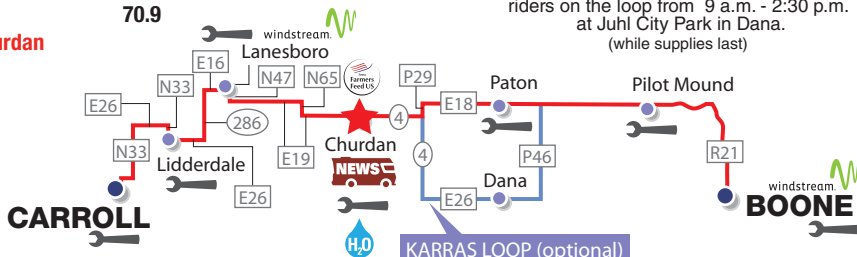

Tuesday's route

DAY 3

DAILY MILEAGE

Route for July 26	Miles	Service Times
Carroll to Lidderdale	9.9	Noon
Lidderdale to Lanesboro	8.9	1 p.m.
Lanesboro to Churdan	13.4	2:30 p.m.
Churdan to Paton	12.3	3:30 p.m.
Karras Loop to Dana (optional)	28.3	2:30 p.m.
Paton to Pilot Mound	12.5	5 p.m.
Pilot Mound to Boone	13.9	6 p.m.
TOTAL	70.9	

Meeting town: Churdan

**RAGBRAI
XXXIX
Jersey Day**

Loop patches will be handed out to registered riders on the loop from 9 a.m. - 2:30 p.m. at Juhl City Park in Dana. (while supplies last)

Elevation courtesy of Rich Ketcham, Geobike.com
© RAGBRAI

ROUTE SUBJECT TO CHANGE