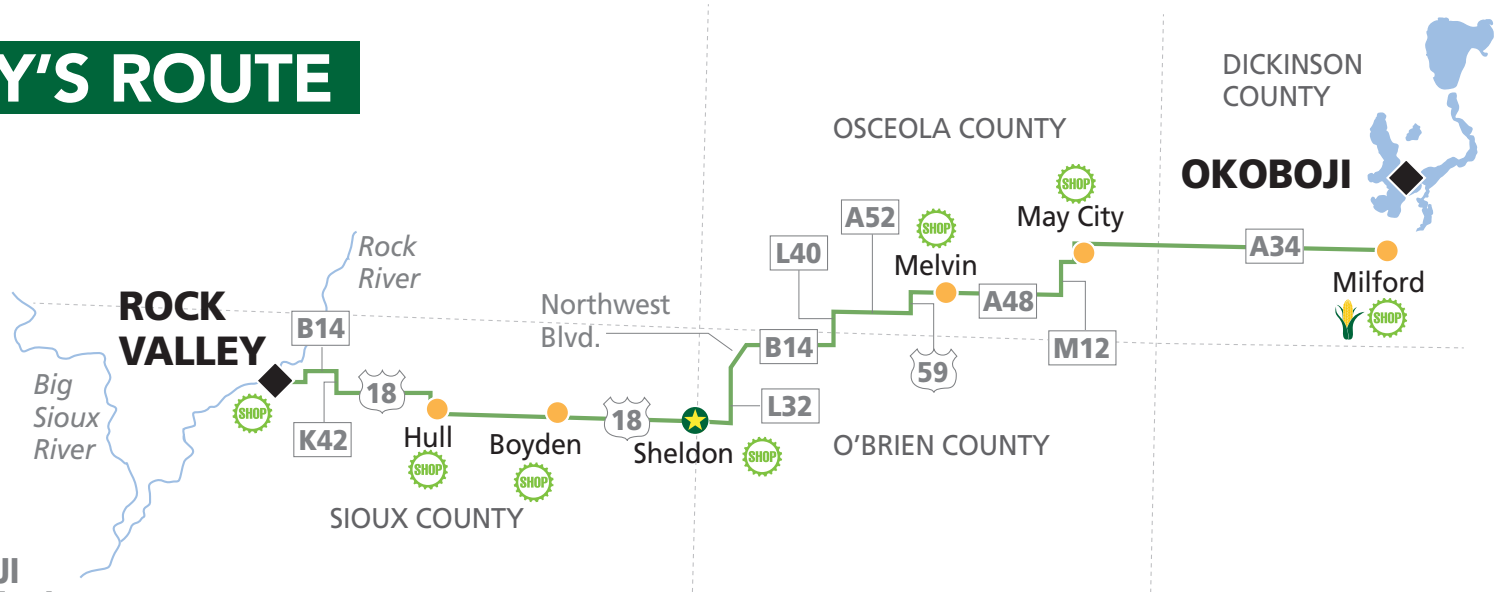

# 1 SUNDAY'S ROUTE

## ROCK VALLEY TO OKOBOJI 69.2 Miles - 1,771 Feet of Climb

### ROUTE FOR JULY 20

	Miles	Service Times		
Rock Valley to Hull	9.6	12:00 PM	Sheldon to Melvin	19.1 3:30 PM
Hull to Boyden	6.6	1:00 PM	Melvin to May City	8.8 4:30 PM
Boyden to Sheldon (Meeting)	8.5	1:30 PM	May City to Milford/Okoboji	16.6 6:00 PM
			<b>SUNDAY'S TOTAL</b>	<b>69.2</b>