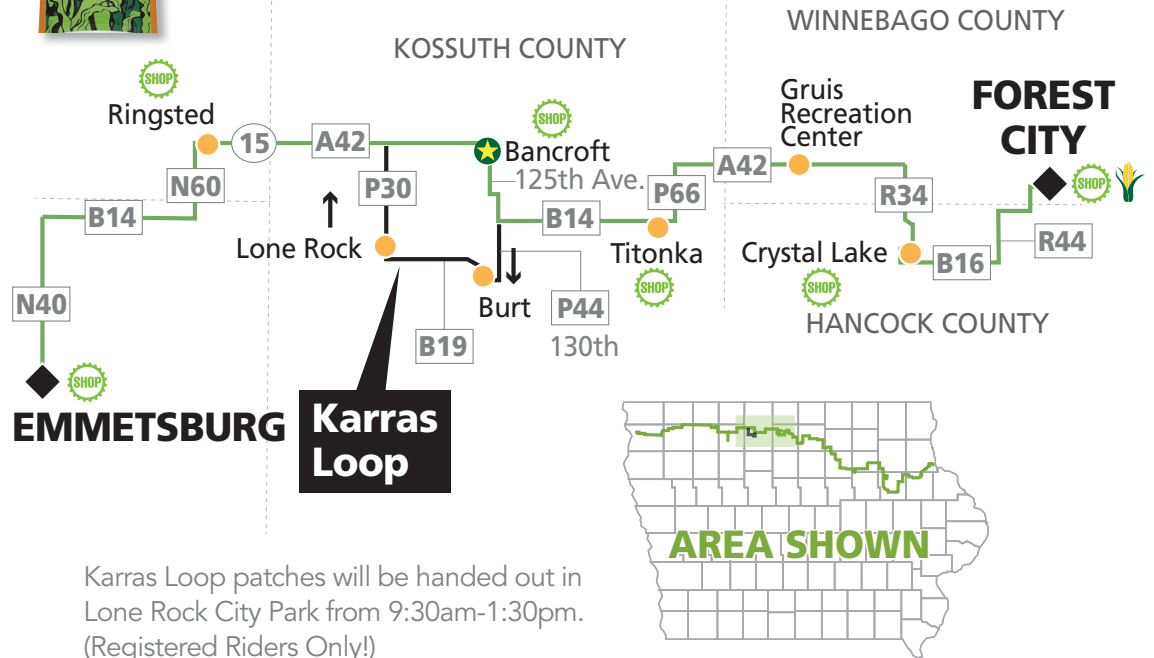

3 TUESDAY'S ROUTE

RAGBRAI Jersey Day

EMMETSBURG TO FOREST CITY
79.7 Miles (105.7 with the Karras Loop)
1,333 Feet of Climb

ROUTE FOR JULY 22	Miles	Service Times
Emmetsburg to Ringstead	20.9	12:30 PM
Ringstead to Bancroft (Meeting)	15.2	2:00 PM
Bancroft to Burt (Optional Loop)	(7.9*)	1:30 PM
Burt to Lone Rock (Optional Loop)	(6.8*)	1:30 PM
Lone Rock to Bancroft (Optional Loop)	(11.3*)	2:00 PM
Bancroft to Titonka	12.7	2:30 PM
Titonka to Gruis Rec Center	10.9	4:30 PM
Gruis Rec Center to Crystal Lake	9.0	5:00 PM
Crystal Lake to Forest City	11.0	6:00 PM
TUESDAY'S TOTALS	79.7	

*Karras Loop adds 26 miles

Karras Loop patches will be handed out in Lone Rock City Park from 9:30am-1:30pm. (Registered Riders Only!)