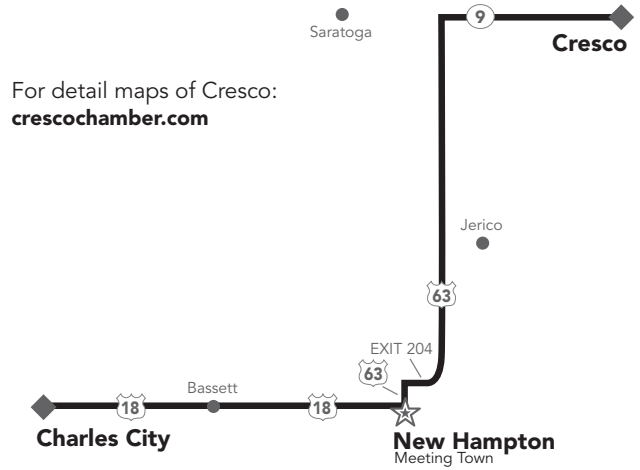

DRIVING DIRECTIONS TO RAGBRAI – ARRIVING IN ORANGE CITY

Riders may utilize any of the four main entrances into Orange City. K64/Albany Ave North & South OR Highway 10 East or West. Information booths will be set up at each entrance to help riders with logistics

Clear Lake to Rockwell – 21 miles

Rockwell to Charles City – 41 miles

For detail maps of Charles City:
charlescityRAGBRAI.com

THURSDAY, JULY 27

RAGBRAI Information & Merchandise Trailers
Downtown Cresco and Mighty Howard County Fairgrounds

Meeting Town: New Hampton

Driving Distances:

Direct: Charles City to Cresco – 50 miles

Via Meeting Town: 50 miles

Charles City to New Hampton – 19 miles

New Hampton to Cresco – 31 miles

For detail maps of Cresco:
crescochamber.com

Decorah to Waukon – 18 miles

For detail maps of Waukon:
RAGBRAIwaukon.com

SATURDAY, JULY 29

RAGBRAI Information & Merchandise Trailers
Main Street in Downtown Lansing (near Dip Site)

Driving Distances:

Direct: Waukon to Lansing – 17 miles