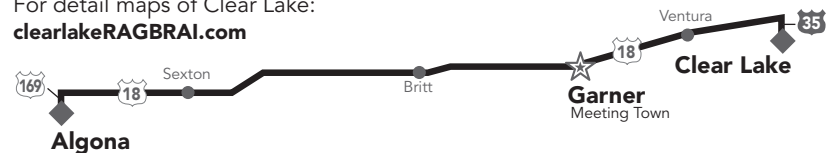

Meeting Town: West Bend

Driving Distances:

Direct: Spencer to Algona – 65 miles

Via Meeting Town: 82 miles
Spencer to West Bend – 62 miles
West Bend to Algona – 20 miles

For detail maps of Algona:
algonaRAGBRAI.org

TUESDAY, JULY 25

RAGBRAI Information & Merchandise Trailers
City Park in Downtown Clear Lake and Clear Lake High School

Meeting Town: Garner

Driving Distances:

Direct: Algona to Clear Lake – 48 miles

Via Meeting Town: 48 miles
Algona to Garner – 33 miles
Garner to Clear Lake – 15 miles

For detail maps of Clear Lake:
clearlakeRAGBRAI.com

AAA - The Auto Club Group will provide complimentary light service to all registered RAGBRAI support vehicles from Sunday, July 23rd to Saturday, July 29th during the hours of 9am to 9pm. Light service will include activities such as battery, lockout, tire and fuel service, but will not include free tows.