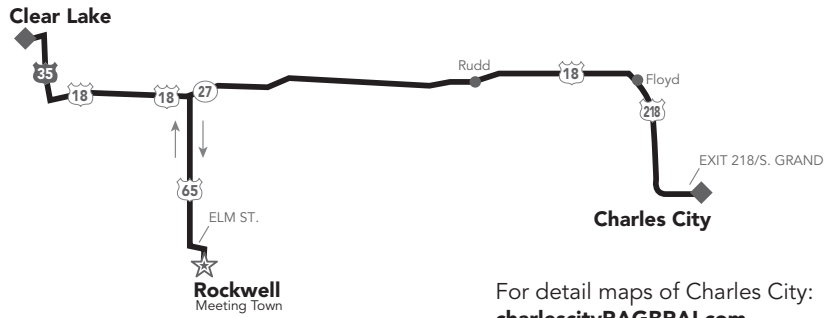

RAGBRAI Information & Merchandise Trailers
City Park in Downtown Charles City and Charles City Middle School

Meeting Town: Rockwell

Driving Distances:

Direct: Clear Lake to Charles City – 46 miles

Via Meeting Town: 62 miles

Clear Lake to Rockwell – 21 miles

Rockwell to Charles City – 41 miles

For detail maps of Charles City:
charlescityRAGBRAI.com

THURSDAY, JULY 27

RAGBRAI Information & Merchandise Trailers
Downtown Cresco and Mighty Howard County Fairgrounds

Meeting Town: New Hampton

Driving Distances:

Direct: Charles City to Cresco – 50 miles

Via Meeting Town: 50 miles

Charles City to New Hampton – 19 miles

New Hampton to Cresco – 31 miles

For detail maps of Cresco:
crescochamber.com

Decorah to Waukon – 18 miles

For detail maps of Waukon:
RAGBRAIwaukon.com

SATURDAY, JULY 29

RAGBRAI Information & Merchandise Trailers
Main Street in Downtown Lansing (near Dip Site)

Driving Distances:

Direct: Waukon to Lansing – 17 miles