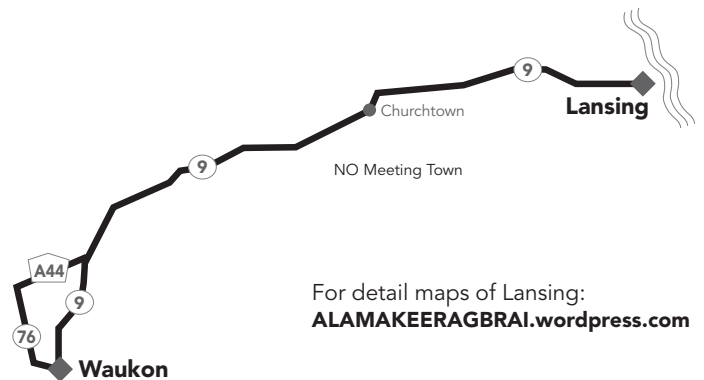

DRIVING DIRECTIONS TO RAGBRAI – ARRIVING IN ORANGE CITY

Riders may utilize any of the four main entrances into Orange City. K64/Albany Ave North & South OR Highway 10 East or West. Information booths will be set up at each entrance to help riders with logistics

FRIDAY, JULY 28

RAGBRAI Information & Merchandise Trailers
Downtown Waukon and Waukon High School

Meeting Town: Decorah

Driving Distances:

Direct: Cresco to Waukon – 42 miles

Via Meeting Town: 42 miles

Cresco to Decorah – 24 miles

Decorah to Waukon – 18 miles

For detail maps of Waukon:
RAGBRAIwaukon.com

SATURDAY, JULY 29

RAGBRAI Information & Merchandise Trailers
Main Street in Downtown Lansing (near Dip Site)

Driving Distances:

Direct: Waukon to Lansing – 17 miles

(no meeting town)

For detail maps of Lansing:
ALAMAKEERAGBRAI.wordpress.com

PREMIER FRIENDS OF RAGBRAI®

PART OF THE USA TODAY NETWORK

The Des Moines Register has been the title sponsor of RAGBRAI® since 1973.