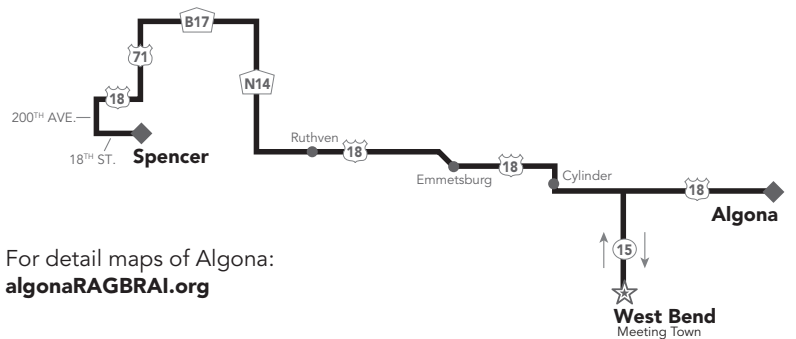

DRIVING DIRECTIONS TO RAGBRAI – ARRIVING IN ORANGE CITY

Riders may utilize any of the four main entrances into Orange City. K64/Albany Ave North & South OR Highway 10 East or West. Information booths will be set up at each entrance to help riders with logistics

SUNDAY, JULY 23

RAGBRAI Information & Merchandise Trailers
Clay County Fairgrounds

Meeting Town: Primghar

Driving Distances:

Direct: Orange City to Spencer – 61 miles

Via Meeting Town: 74 miles
Orange City to Primghar – 40 miles
Primghar to Spencer – 34 miles

Meeting Town: West Bend

Driving Distances:

Direct: Spencer to Algona – 65 miles

Via Meeting Town: 82 miles
Spencer to West Bend – 62 miles
West Bend to Algona – 20 miles

For detail maps of Algona:
algonaRAGBRAI.org

Decorah to Waukon – 18 miles

For detail maps of Waukon:
RAGBRAIwaukon.com

SATURDAY, JULY 29

RAGBRAI Information & Merchandise Trailers
Main Street in Downtown Lansing (near Dip Site)

Driving Distances:

Direct: Waukon to Lansing – 17 miles