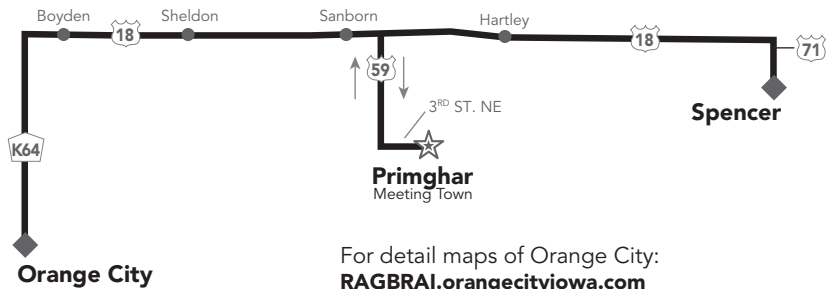

DRIVING DIRECTIONS TO RAGBRAI – ARRIVING IN ORANGE CITY

Riders may utilize any of the four main entrances into Orange City. K64/Albany Ave North & South OR Highway 10 East or West. Information booths will be set up at each entrance to help riders with logistics

SUNDAY, JULY 23

RAGBRAI Information & Merchandise Trailers
Clay County Fairgrounds

Meeting Town: Primghar

Driving Distances:

Direct: Orange City to Spencer – 61 miles

Via Meeting Town: 74 miles
Orange City to Primghar – 40 miles
Primghar to Spencer – 34 miles

Meeting Town: West Bend

Driving Distances:

Direct: Spencer to Algona – 65 miles

Via Meeting Town: 82 miles
Spencer to West Bend – 62 miles
West Bend to Algona – 20 miles

For detail maps of Algona:
algonaRAGBRAI.org

Decorah to Waukon – 18 miles

For detail maps of Waukon:
RAGBRAIwaukon.com

SATURDAY, JULY 29

RAGBRAI Information & Merchandise Trailers
Main Street in Downtown Lansing (near Dip Site)

Driving Distances:

Direct: Waukon to Lansing – 17 miles