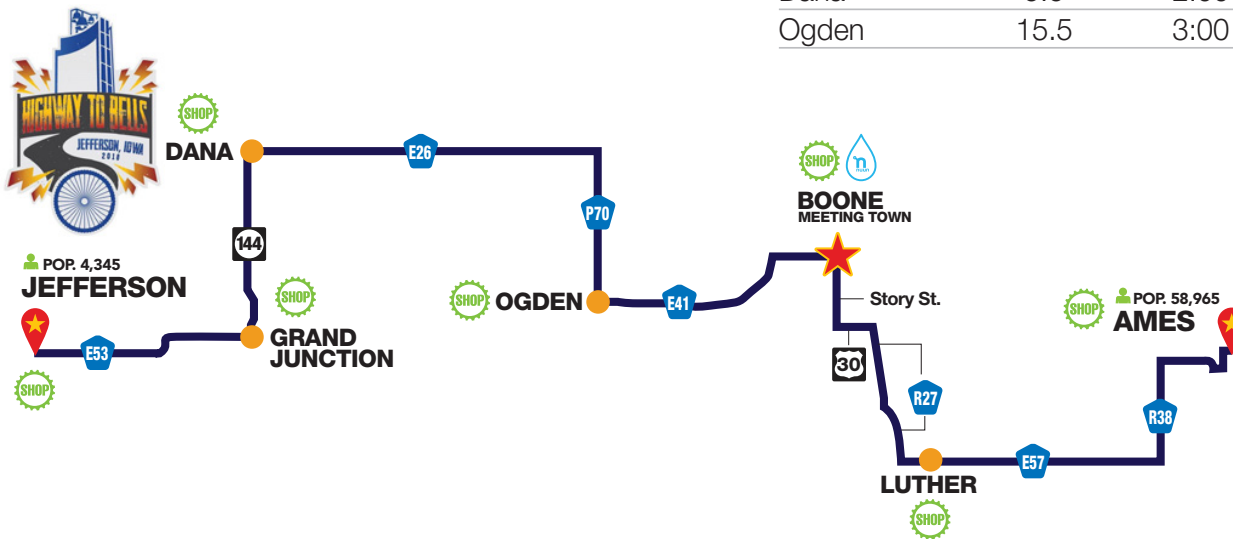

**DAY
3**

TUESDAY'S ROUTE

RIDE IN MEMORY OF TIMMY O'CONNOR

JEFFERSON TO AMES 62.4 MILES; 997 FEET OF CLIMB

Towns	Miles	Service Times
Jefferson		
Grand Junction	7.3	12:00 pm
Dana	5.5	2:00 pm
Ogden	15.5	3:00 pm

Towns	Miles	Service Times
Boone (Meeting Town)	8.4	4:00 pm
Luther	7.5	5:00 pm
Ames	13.4	6:00 pm

Route and distances are subject to change.
© Des Moines Register/RAGBRAI