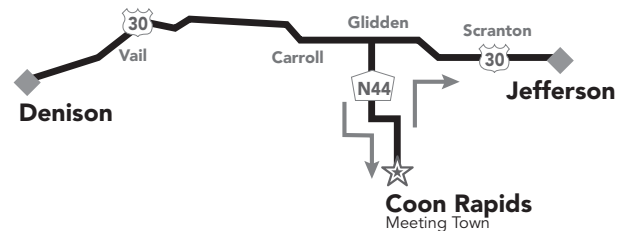

For detail maps of Onawa:
onawaRAGBRAI.com

For detail maps of Denison:
denisonRAGBRAI.com

MONDAY, JULY 23

RAGBRAI Information & Merchandise Trailers
Downtown Jefferson and Greene Co. High School

Meeting Town: Coon Rapids

Driving Distances:

Direct: Denison to Jefferson – 57 miles

Via Meeting Town: 87 miles
Denison to Coon Rapids – 52 miles
Coon Rapids to Jefferson – 35 miles

For detail maps of Jefferson:
jeffersonRAGBRAI.com

RVs and Support Vehicles will enter Jefferson from Highway 30, turn Right on Hwy 4 (N. Elm St.) for 0.6 miles, turn Left on W. Central St. (in front of Fareway grocery store) for 0.4 miles, turn Right on N. Cedar St. for 0.7 miles, turn Left onto Lincolnway for 0.2 miles to the Greene County Fairgrounds.

SATURDAY, JULY 28

RAGBRAI Information & Merchandise Trailers

LeClaire Park (Near Dip Site)

Meeting Town: Wilton

Driving Distances:

Direct: Iowa City to Davenport – 55 miles

Via Meeting Town: 65 miles

Iowa City to Wilton – 31 miles