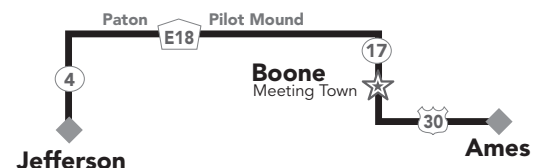

RVs and Support Vehicles will enter Jefferson from Highway 30, turn Right on Hwy 4 (N. Elm St.) for 0.6 miles, turn Left on W. Central St. (in front of Fareway grocery store) for 0.4 miles, turn Right on N. Cedar St. for 0.7 miles, turn Left onto Lincolnway for 0.2 miles to the Greene County Fairgrounds.

TUESDAY, JULY 24

RAGBRAI Information & Merchandise Trailers
Downtown Ames, Brookside Park and Jack Trice Stadium

Meeting Town: Boone

Driving Distances:

Direct: Jefferson to Ames – 62 miles

Via Meeting Town: 68 miles
Jefferson to Boone – 52 miles
Boone to Ames – 16 miles

For detail maps of Ames: amesRAGBRAI.com

Take Hwy 30 to the University Blvd. exit #146 and turn left on to University Blvd. RV's stay in left lane then turn left at Center Dr. Tent camping vehicles stay in right lane and turn right at 16th St.

In to Boone: From Hwy 17, take Hwy 30 west. Turn right onto SE Marshall Street (near the Ford dealership). Turn right onto Delaware Street. Turn left onto 5 Mile Drive. Turn right onto South Linn Street. Follow South Linn Street to the meeting place at Des Moines Area Community College.
Out of Boone: Support vehicles will travel south on South Linn Street out of DMACC directly to Highway 30, taking Hwy 30 east to Ames