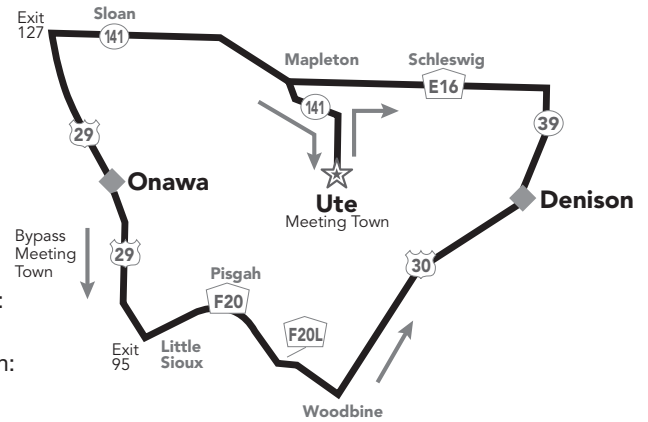

DRIVING DIRECTIONS TO RAGBRAI – ARRIVING IN ONAWA

RAGBRAI traffic I 29 exit 112; West 1/2 mile on highway 175 to Dogwood Avenue; North on Dogwood approximately 1.5 miles to County Highway K42; East on K42 approximately 2 miles to Monona County Fairgrounds. Watch for signage. Check on onawaRAGBRAI.com for detailed maps of Onawa.

SUNDAY, JULY 22

RAGBRAI Information & Merchandise Trailers
Downtown Denison and Denison High School

Meeting Town: Ute

Driving Distances:

Direct: Onawa to Denison – 69 miles

Via Meeting Town: 98 miles
Onawa to Ute – 52 miles
Ute to Denison – 46 miles

RVs and Support Vehicles will enter Jefferson from Highway 30, turn Right on Hwy 4 (N. Elm St.) for 0.6 miles, turn Left on W. Central St. (in front of Fareway grocery store) for 0.4 miles, turn Right on N. Cedar St. for 0.7 miles, turn Left onto Lincolnway for 0.2 miles to the Greene County Fairgrounds.

SATURDAY, JULY 28

RAGBRAI Information & Merchandise Trailers

LeClaire Park (Near Dip Site)

Meeting Town: Wilton

Driving Distances:

Direct: Iowa City to Davenport – 55 miles

Via Meeting Town: 65 miles

Iowa City to Wilton – 31 miles