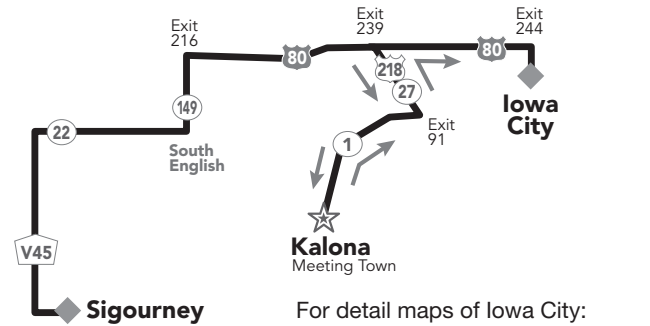

Direct: Newton to Sigourney – 82 miles

Via Meeting Town: 98 miles

Newton to Montezuma – 36 miles

Montezuma to Sigourney – 52 miles

For detail maps of Sigourney:
RAGBRAIsigourney.com

FRIDAY, JULY 27

RAGBRAI Information & Merchandise Trailers

Downtown Iowa City and City Park

Meeting Town: Kalona

Driving Distances:

Direct: Sigourney to Iowa City – 60 miles

Via Meeting Town: 98 miles

Sigourney to Kalona – 73 miles

Kalona to Iowa City – 25 miles

For detail maps of Iowa City:
iowacityRAGBRAI.com

SATURDAY, JULY 28

RAGBRAI Information & Merchandise Trailers

LeClaire Park (Near Dip Site)

Meeting Town: Wilton

Driving Distances:

Direct: Iowa City to Davenport – 55 miles

Via Meeting Town: 65 miles

Iowa City to Wilton – 31 miles

Wilton to Davenport – 34 miles

For detail maps of Davenport:
davenportRAGBRAI.com

PREMIER FRIENDS OF RAGBRAI®

FRIENDS OF RAGBRAI®