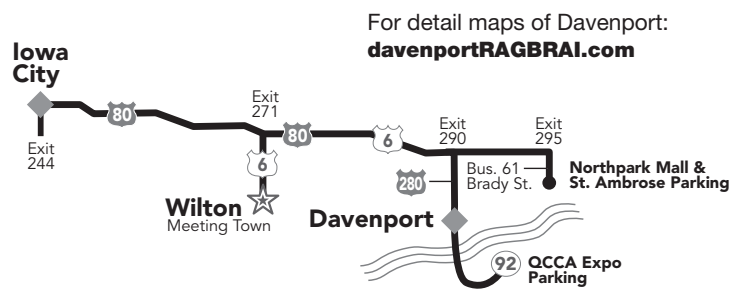

DRIVING DIRECTIONS TO RAGBRAI – ARRIVING IN ONAWA

RAGBRAI traffic I 29 exit 112; West 1/2 mile on highway 175 to Dogwood Avenue; North on Dogwood approximately 1.5 miles to County Highway K42; East on K42 approximately 2 miles to Monona County Fairgrounds. Watch for signage. Check on onawaRAGBRAI.com for detailed maps of Onawa.

Downtown Iowa City and City Park

Meeting Town: Kalona

Driving Distances:

Direct: Sigourney to Iowa City – 60 miles

Via Meeting Town: 98 miles

Sigourney to Kalona – 73 miles

Kalona to Iowa City – 25 miles

For detail maps of Iowa City:
iowacityRAGBRAI.com

SATURDAY, JULY 28

RAGBRAI Information & Merchandise Trailers

LeClaire Park (Near Dip Site)

Meeting Town: Wilton

Driving Distances:

Direct: Iowa City to Davenport – 55 miles

Via Meeting Town: 65 miles

Iowa City to Wilton – 31 miles

Wilton to Davenport – 34 miles

For detail maps of Davenport:
davenportRAGBRAI.com

PREMIER FRIENDS OF RAGBRAI®

FRIENDS OF RAGBRAI®