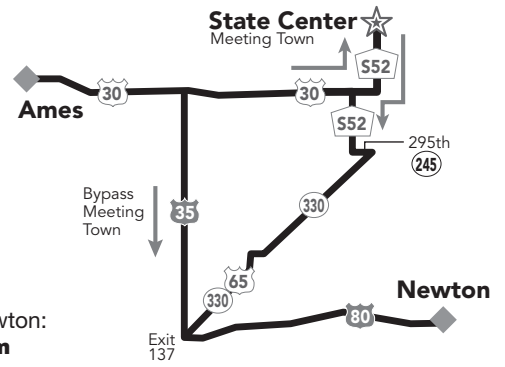

WEDNESDAY, JULY 25

RAGBRAI Information & Merchandise Trailers

Downtown Newton and Maytag Park

Meeting Town: State Center

Driving Distances:

Direct: Ames to Newton – 56 miles

Via Meeting Town: 90 miles

Ames to State Center – 26 miles

State Center to Newton – 64 miles

For detail maps of Newton:
newtonRAGBRAI.com

THURSDAY, JULY 26

RAGBRAI Information & Merchandise Trailers

Downtown Sigourney and Expo Fairgrounds

Meeting Town: Montezuma

Driving Distances:

Direct: Newton to Sigourney – 82 miles

Via Meeting Town: 98 miles

Newton to Montezuma – 36 miles

Montezuma to Sigourney – 52 miles

For detail maps of Sigourney:
RAGBRAIsigourney.com

FRIDAY, JULY 27

RAGBRAI Information & Merchandise Trailers

SATURDAY, JULY 28

RAGBRAI Information & Merchandise Trailers

LeClaire Park (Near Dip Site)

Meeting Town: Wilton

Driving Distances:

Direct: Iowa City to Davenport – 55 miles

Via Meeting Town: 65 miles

Iowa City to Wilton – 31 miles