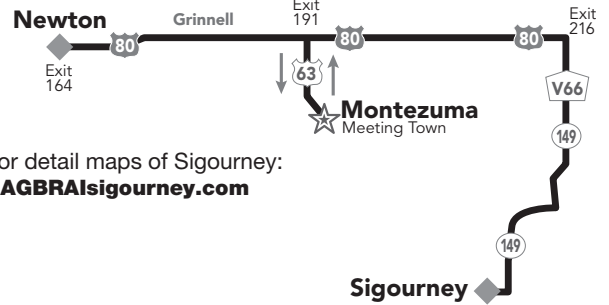

WEDNESDAY, JULY 25

RAGBRAI Information & Merchandise Trailers

Downtown Newton and Maytag Park

Meeting Town: State Center

Driving Distances:

Direct: Ames to Newton – 56 miles

Via Meeting Town: 90 miles

Ames to State Center – 26 miles

State Center to Newton – 64 miles

For detail maps of Newton:
newtonRAGBRAI.com

THURSDAY, JULY 26

RAGBRAI Information & Merchandise Trailers

Downtown Sigourney and Expo Fairgrounds

Meeting Town: Montezuma

Driving Distances:

Direct: Newton to Sigourney – 82 miles

Via Meeting Town: 98 miles

Newton to Montezuma – 36 miles

Montezuma to Sigourney – 52 miles

For detail maps of Sigourney:
RAGBRAIsigourney.com

FRIDAY, JULY 27

RAGBRAI Information & Merchandise Trailers

SATURDAY, JULY 28

RAGBRAI Information & Merchandise Trailers

LeClaire Park (Near Dip Site)

Meeting Town: Wilton

Driving Distances:

Direct: Iowa City to Davenport – 55 miles

Via Meeting Town: 65 miles

Iowa City to Wilton – 31 miles