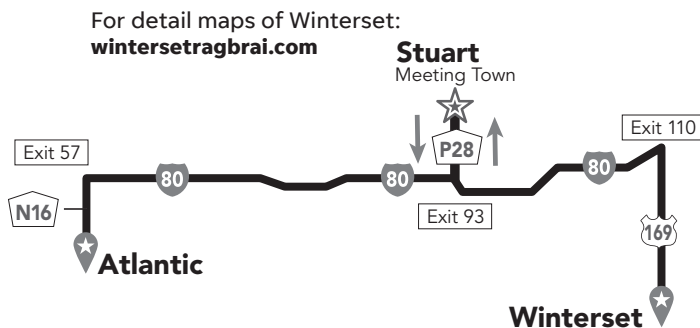

**Via Meeting Town:** 80 miles  
Council Bluffs to Avoca – 43 miles  
Avoca to Atlantic – 37 miles

For detail maps of Council Bluffs:  
[ragbraicb.com](http://ragbraicb.com)

For detail maps of Atlantic:  
[atlanticragbrai.com](http://atlanticragbrai.com)

## MONDAY, JULY 22

**RAGBRAI Information & Merchandise Trailers**  
Downtown Winterset & Fairgrounds

**Meeting Town: Stuart**

**Driving Distances:**

**Direct:** Atlantic to Winterset – 80 miles

**Via Meeting Town:** 82 miles  
Atlantic to Stuart – 50 miles  
Stuart to Winterset – 32 miles

## TUESDAY, JULY 23

**RAGBRAI Information & Merchandise Trailers**  
Simpson College & Middle School

**Meeting Town: Norwalk**

**Driving Distances:**

**Direct:** Winterset to Indianola – 45 miles

**Via Meeting Town:** 50 miles  
Winterset to Norwalk – 32 miles  
Norwalk to Indianola – 18 miles

# SATURDAY, JULY 27

**RAGBRAI Information & Merchandise Trailers**  
Dip Site

**Meeting Town: Donnellson**

**Driving Distances:**

**Direct:** Burlington to Keokuk – 44 miles (until 9 am)

**Via Meeting Town:** 88 miles  
Burlington to Donnellson – 60 miles  
Donnellson to Keokuk – 28 miles