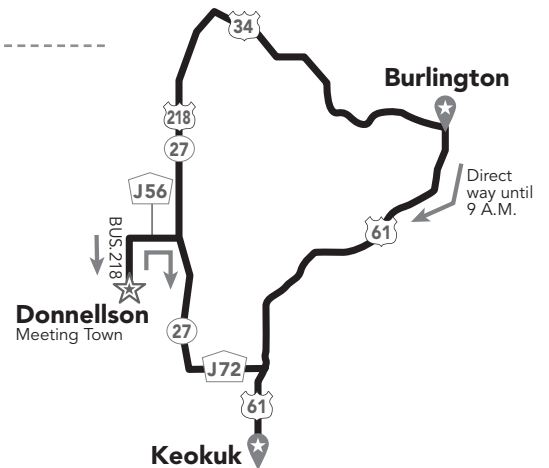

SATURDAY, JULY 27

RAGBRAI Information & Merchandise Trailers
Dip Site

Meeting Town: Donnellson

Driving Distances:

Direct: Burlington to Keokuk – 44 miles (until 9 am)

Via Meeting Town: 88 miles
Burlington to Donnellson – 60 miles
Donnellson to Keokuk – 28 miles

For detail maps of Keokuk: keokukragbrai.com