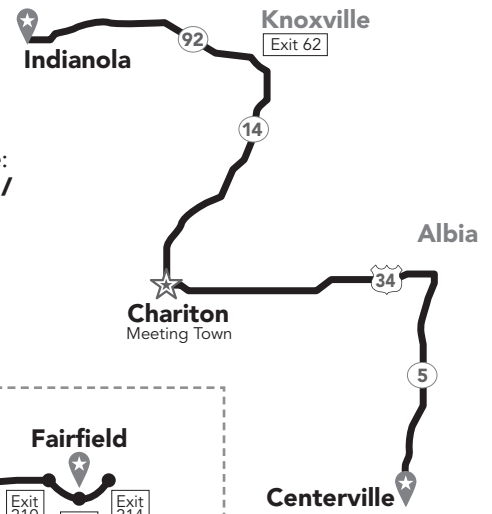

# WEDNESDAY, JULY 24

**RAGBRAI Information & Merchandise Trailers**  
Downtown Centerville & Community College

**Meeting Town: Chariton**

**Driving Distances:**

**Direct:** Indianola to Centerville – 98 miles

**Via Meeting Town:** 98 miles  
Indianola to Chariton – 50 miles  
Chariton to Centerville – 48 miles

For detail maps of Centerville:  
<http://ragbraicenterville.com/>

# THURSDAY, JULY 25

**RAGBRAI Information & Merchandise Trailers**  
Downtown Fairfield & Middle School

**Meeting Town: Bloomfield**

**Driving Distances:**

**Direct:** Centerville to Fairfield – 74 miles

**Via Meeting Town:** 110 miles  
Centerville to Bloomfield – 60 miles  
Bloomfield to Fairfield – 50 mile

# SATURDAY, JULY 27

**RAGBRAI Information & Merchandise Trailers**  
Dip Site

**Meeting Town: Donnellson**

**Driving Distances:**

**Direct:** Burlington to Keokuk – 44 miles (until 9 am)

**Via Meeting Town:** 88 miles  
Burlington to Donnellson – 60 miles  
Donnellson to Keokuk – 28 miles