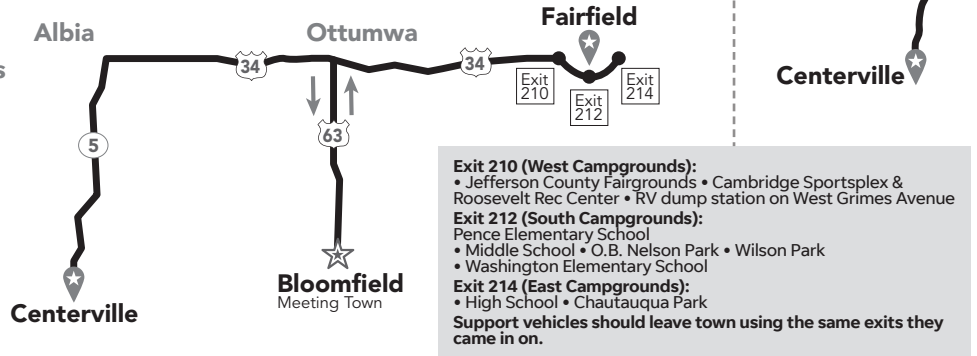

**Via Meeting Town:** 98 miles  
Indianola to Chariton – 50 miles  
Chariton to Centerville – 48 miles

For detail maps of Centerville:  
<http://ragbraicenterville.com/>

# THURSDAY, JULY 25

**RAGBRAI Information & Merchandise Trailers**  
Downtown Fairfield & Middle School

**Meeting Town: Bloomfield**

**Driving Distances:**

**Direct:** Centerville to Fairfield – 74 miles

**Via Meeting Town:** 110 miles  
Centerville to Bloomfield – 60 miles  
Bloomfield to Fairfield – 50 mile

For detail maps of Fairfield: [fairfieldragbrai.com](http://fairfieldragbrai.com)

# FRIDAY, JULY 26

**RAGBRAI Information & Merchandise Trailers**  
Downtown Burlington & High School

**Meeting Town: Salem**

**Driving Distances:**

**Direct:** Fairfield to Burlington – 63 miles

**Via Meeting Town:** 89 miles  
Fairfield to Salem – 52 miles  
Salem to Burlington – 37 miles