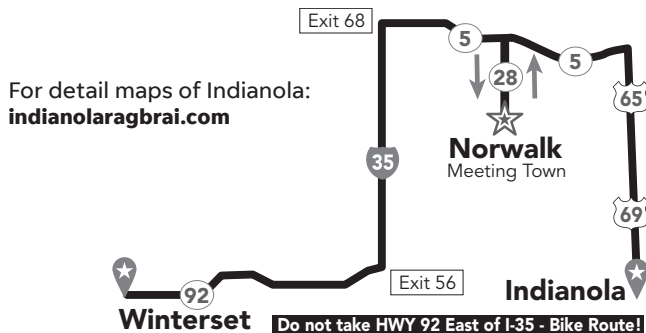

## MONDAY, JULY 22

**RAGBRAI Information & Merchandise Trailers**  
Downtown Winterset & Fairgrounds

**Meeting Town: Stuart**

**Driving Distances:**

**Direct:** Atlantic to Winterset – 80 miles

**Via Meeting Town:** 82 miles  
Atlantic to Stuart – 50 miles  
Stuart to Winterset – 32 miles

## TUESDAY, JULY 23

**RAGBRAI Information & Merchandise Trailers**  
Simpson College & Middle School

**Meeting Town: Norwalk**

**Driving Distances:**

**Direct:** Winterset to Indianola – 45 miles

**Via Meeting Town:** 50 miles  
Winterset to Norwalk – 32 miles  
Norwalk to Indianola – 18 miles

# WEDNESDAY, JULY 24

**RAGBRAI Information & Merchandise Trailers**  
Downtown Centerville & Community College

**Meeting Town: Chariton**

**Driving Distances:**

**Direct:** Indianola to Centerville – 98 miles

# SATURDAY, JULY 27

**RAGBRAI Information & Merchandise Trailers**  
Dip Site

**Meeting Town: Donnellson**

**Driving Distances:**

**Direct:** Burlington to Keokuk – 44 miles (until 9 am)

**Via Meeting Town:** 88 miles  
Burlington to Donnellson – 60 miles  
Donnellson to Keokuk – 28 miles