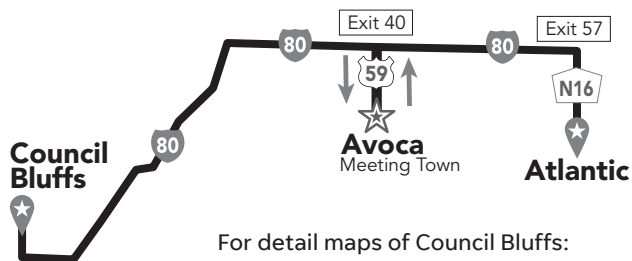

### DRIVING DIRECTIONS TO RAGBRAI – ARRIVING IN COUNCIL BLUFFS

For detailed directions for vehicles arriving and departing Council Bluffs including General Parking, Charters, Family Campgrounds, RVs and Long Terms Parking, please visit [https://www.ragbraicb.com/files/driving\\_directions.pdf](https://www.ragbraicb.com/files/driving_directions.pdf)

## SUNDAY, JULY 21

**RAGBRAI Information & Merchandise Trailers**  
Council Bluffs – RAGBRAI Expo  
Atlantic – Downtown Atlantic & Fairgrounds

**Meeting Town: Avoca**

**Driving Distances:**

**Direct:** Council Bluffs to Atlantic – 77 miles

**Via Meeting Town:** 80 miles  
Council Bluffs to Avoca – 43 miles  
Avoca to Atlantic – 37 miles

For detail maps of Council Bluffs:  
[ragbraicb.com](http://ragbraicb.com)

For detail maps of Atlantic:  
[atlanticragbrai.com](http://atlanticragbrai.com)

## MONDAY, JULY 22

**RAGBRAI Information & Merchandise Trailers**  
Downtown Winterset & Fairgrounds

**Meeting Town: Stuart**

**Driving Distances:**

**Direct:** Atlantic to Winterset – 80 miles

**Via Meeting Town:** 82 miles  
Atlantic to Stuart – 50 miles  
Stuart to Winterset – 32 miles