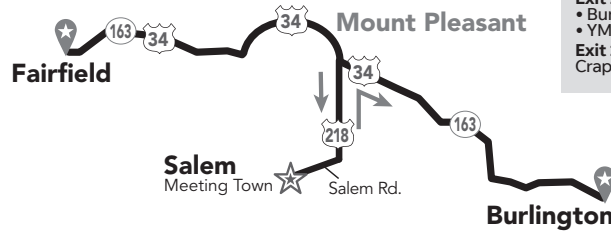

## SUNDAY, JULY 21

**RAGBRAI Information & Merchandise Trailers**  
Council Bluffs – RAGBRAI Expo  
Atlantic – Downtown Atlantic & Fairgrounds

**Meeting Town: Avoca**

**Driving Distances:**

**Direct:** Council Bluffs to Atlantic – 77 miles

For detail maps of Fairfield: [fairfieldragbrai.com](http://fairfieldragbrai.com)

# FRIDAY, JULY 26

**RAGBRAI Information & Merchandise Trailers**  
Downtown Burlington & High School

**Meeting Town: Salem**

**Driving Distances:**

**Direct:** Fairfield to Burlington – 63 miles

**Via Meeting Town:** 89 miles  
Fairfield to Salem – 52 miles  
Salem to Burlington – 37 miles

# SATURDAY, JULY 27

**RAGBRAI Information & Merchandise Trailers**  
Dip Site

**Meeting Town: Donnellson**

**Driving Distances:**

**Direct:** Burlington to Keokuk – 44 miles (until 9 am)

**Via Meeting Town:** 88 miles  
Burlington to Donnellson – 60 miles  
Donnellson to Keokuk – 28 miles