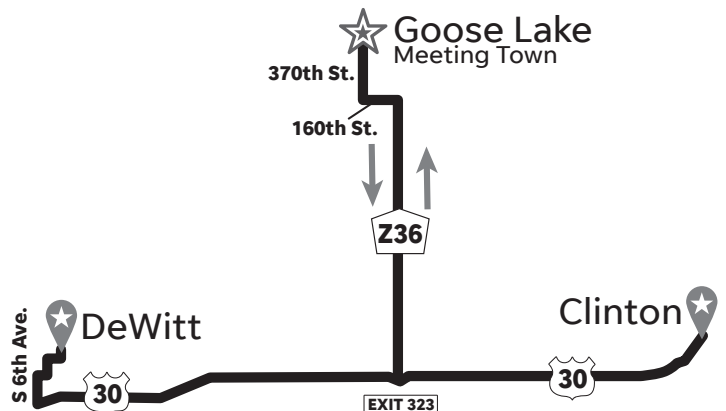

Direct: Fort Dodge to Waterloo – 57 miles

Via Meeting Town: 70 miles

Iowa Falls to Parkersburg - 39 miles

Parkersburg to Waterloo – 31 miles

Note: Charters should take Exit 225 and IA 58 north.

For detail maps of Waterloo: ragbrai.com/waterloo

Downtown

Meeting Town: Oxford Junction

Driving Distances:

Direct: Anamosa to De Witt – 78 miles

Via Meeting Town: 100 miles

Waterloo to Center Point – 47 miles

Center Point to Anamosa - 53 miles

For detail maps of De Witt: ragbrai.com/dewitt

SATURDAY, JULY 31

RAGBRAI Information

Main Campground

RAGBRAI Merchandise Trailers

Tire Dip (Riverview Dr) & Main St. & Pershing Blvd.

Meeting Town: Goose Lake

Driving Distances:

Direct: De Witt to Clinton – 20 miles

Via Meeting Town: 43 miles

De Witt to Goose Lake – 23 miles

Goose Lake to Clinton - 20 miles

For detail maps of Clinton: ragbrai.com/clinton

PREMIER FRIENDS OF RAGBRAI®

SCHEELS®

PRIMAL

FAREWAY
MEAT & GROCERY