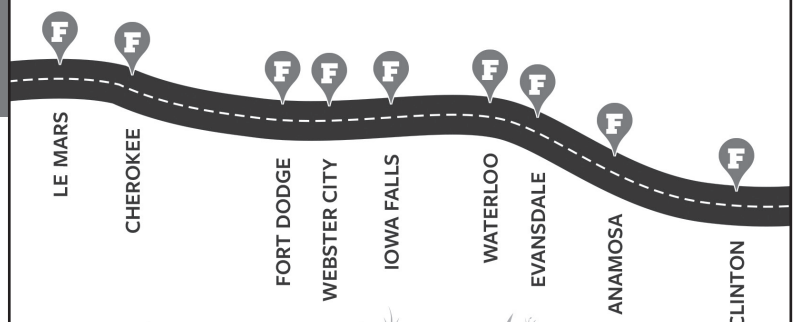

TUESDAY, JULY 27

RAGBRAI Information
Main Campground

RAGBRAI Merchandise Trailers
Downtown

Meeting Town: Webster City

Driving Distances:

Direct: Sac City to Fort Dodge – 56 miles

Via Meeting Town: 59 miles
Fort Dodge to Webster City – 24 miles
Webster City to Iowa Falls – 35 miles

For detail maps of Iowa Falls:
ragbrai.com/iowa-falls

GPS directions will be available on RAGBRAI.com

FAREWAY
MEAT & GROCERY

RAGBRAI
XLVIII

WE'LL SEE YOU ON THE ROAD!

HERE'S WHERE YOU'LL FIND US

Stop by Kwik Star on the route! We got you covered.

SATURDAY, JULY 31

RAGBRAI Information

Main Campground

RAGBRAI Merchandise Trailers

Tire Dip (Riverview Dr) & Main St. & Pershing Blvd.

Meeting Town: Goose Lake

Driving Distances:

Direct: De Witt to Clinton – 20 miles

Via Meeting Town: 43 miles

De Witt to Goose Lake – 23 miles

Goose Lake to Clinton - 20 miles

For detail maps of Clinton: ragbrai.com/clinton

PREMIER FRIENDS OF RAGBRAI®

SCHEELS®

PRIMAL

FAREWAY
MEAT & GROCERY