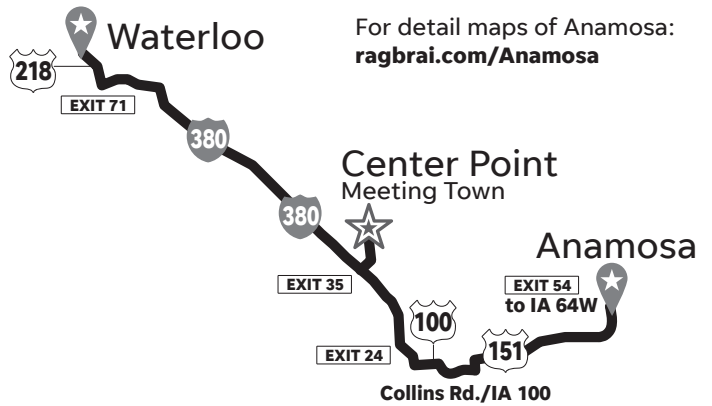

THURSDAY, JULY 29

RAGBRAI Information

Main Campground

RAGBRAI Merchandise Trailers

Downtown

Meeting Town: Center Point

Driving Distances:

Direct: Waterloo to Anamosa – 77 miles

Via Meeting Town: 81 miles

Waterloo to Center Point - 43 miles

Center Point to Anamosa - 38 miles

For detail maps of Anamosa: ragbrai.com/Anamosa

FRIDAY, JULY 30

RAGBRAI Information

Main Campground

RAGBRAI Merchandise Trailers

Downtown

Meeting Town: Oxford Junction

Driving Distances:

Direct: Anamosa to De Witt – 78 miles

Via Meeting Town: 100 miles

Waterloo to Center Point – 47 miles

Center Point to Anamosa - 53 miles

For detail maps of De Witt: ragbrai.com/dewitt

SATURDAY, JULY 31

RAGBRAI Information

Main Campground

RAGBRAI Merchandise Trailers

Tire Dip (Riverview Dr) & Main St. & Pershing Blvd.

Meeting Town: Goose Lake

Driving Distances:

Direct: De Witt to Clinton – 20 miles