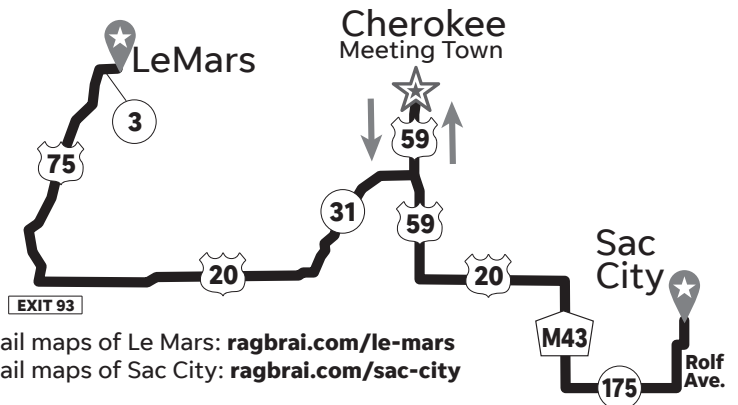

SUNDAY, JULY 25

RAGBRAI Information
Main Campground

RAGBRAI Merchandise Trailers
Downtown

Meeting Town: Cherokee

Driving Distances:

Direct: Le Mars to Sac City – 110 miles

Via Meeting Town: 147 miles
Le Mars to Cherokee – 82 miles
Cherokee to Sac City – 65 miles

Downtown

Meeting Town: Oxford Junction

Driving Distances:

Direct: Anamosa to De Witt – 78 miles

Via Meeting Town: 100 miles

Waterloo to Center Point – 47 miles

Center Point to Anamosa - 53 miles

For detail maps of De Witt: ragbrai.com/dewitt

SATURDAY, JULY 31

RAGBRAI Information

Main Campground

RAGBRAI Merchandise Trailers

Tire Dip (Riverview Dr) & Main St. & Pershing Blvd.

Meeting Town: Goose Lake

Driving Distances:

Direct: De Witt to Clinton – 20 miles

Via Meeting Town: 43 miles

De Witt to Goose Lake – 23 miles

Goose Lake to Clinton - 20 miles

For detail maps of Clinton: ragbrai.com/clinton

PREMIER FRIENDS OF RAGBRAI®

SCHEELS®

PRIMAL

FAREWAY
MEAT & GROCERY