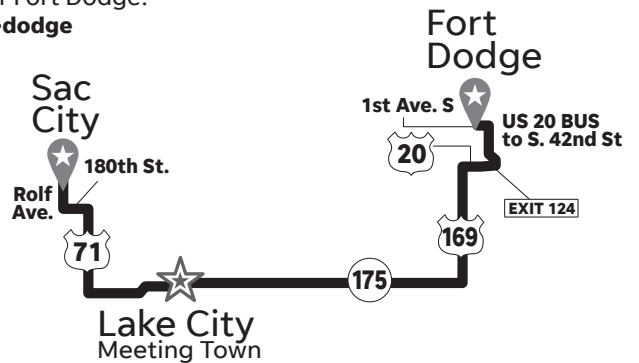

SUNDAY, JULY 25

RAGBRAI Information
Main Campground

RAGBRAI Merchandise Trailers
Downtown

Meeting Town: Cherokee

Driving Distances:

Direct: Le Mars to Sac City – 110 miles

Via Meeting Town: 147 miles
Le Mars to Cherokee – 82 miles
Cherokee to Sac City – 65 miles

Meeting Town: Lake City

Driving Distances:

Direct: Sac City to Fort Dodge – 54 miles

Via Meeting Town: 74 miles
Sac City to Lake City – 26 miles
Lake City to Fort Dodge – 48 miles

For detail maps of Fort Dodge:
ragbrai.com/fort-dodge

TUESDAY, JULY 27

RAGBRAI Information
Main Campground

RAGBRAI Merchandise Trailers
Downtown

Meeting Town: Webster City

Driving Distances:

Direct: Sac City to Fort Dodge – 56 miles

Via Meeting Town: 59 miles
Fort Dodge to Webster City – 24 miles
Webster City to Iowa Falls – 35 miles

SATURDAY, JULY 31

RAGBRAI Information

Main Campground

RAGBRAI Merchandise Trailers

Tire Dip (Riverview Dr) & Main St. & Pershing Blvd.

Meeting Town: Goose Lake

Driving Distances:

Direct: De Witt to Clinton – 20 miles