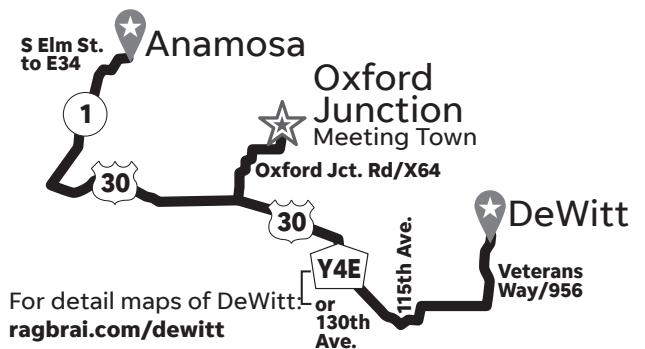

Direct: Fort Dodge to Waterloo – 57 miles

Via Meeting Town: 70 miles

Iowa Falls to Parkersburg - 39 miles

Parkersburg to Waterloo – 31 miles

Note: Charters should take Exit 225 and IA 58 north.

For detail maps of Waterloo: ragbrai.com/waterloo

Downtown

Meeting Town: Oxford Junction

Driving Distances:

Direct: Anamosa to De Witt – 78 miles

Via Meeting Town: 100 miles

Waterloo to Center Point – 47 miles

Center Point to Anamosa - 53 miles

For detail maps of De Witt: ragbrai.com/dewitt

SATURDAY, JULY 31

RAGBRAI Information

Main Campground

RAGBRAI Merchandise Trailers

Tire Dip (Riverview Dr) & Main St. & Pershing Blvd.

Meeting Town: Goose Lake

Driving Distances:

Direct: De Witt to Clinton – 20 miles

Via Meeting Town: 43 miles

De Witt to Goose Lake – 23 miles

Goose Lake to Clinton - 20 miles

For detail maps of Clinton: ragbrai.com/clinton

PREMIER FRIENDS OF RAGBRAI®

SCHEELS®

PRIMAL

FAREWAY
MEAT & GROCERY