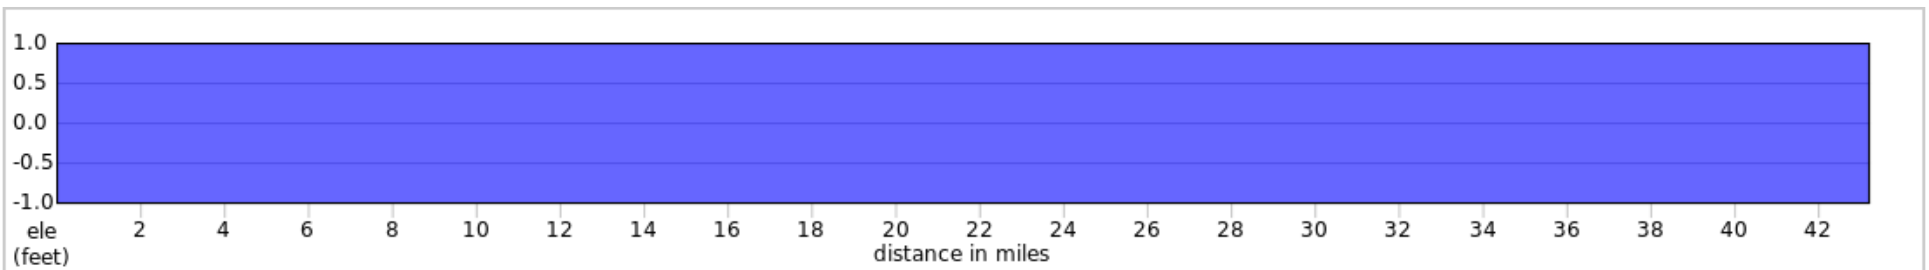

RAGBRAI L DAY 4 (SUPPORT)

RAGBRAI L DAY 4 (SUPPORT)

Num	Dist	Prev	Type	Note	Next
1.	0.0	0.0	📍	Start of route	1.7
2.	1.7	1.7	↑	Take exit 151A for I-35 S toward I-35 BUS/Des Moines	0.5
3.	2.1	0.5	↑	Merge onto I-35 S	18.5
4.	20.7	18.5	↑	Take exit 92	0.3
5.	20.9	0.3	→	Keep R	1.2
6.	22.1	1.2	↪	Make a U-turn onto West 1st Street	1.1
7.	23.2	1.1	↗	Keep R	15.3
8.	38.5	15.3	↑	Take exit 4 for IA-28/63rd St toward Windsor Heights	0.2

4.6 miles. +125/-205 feet