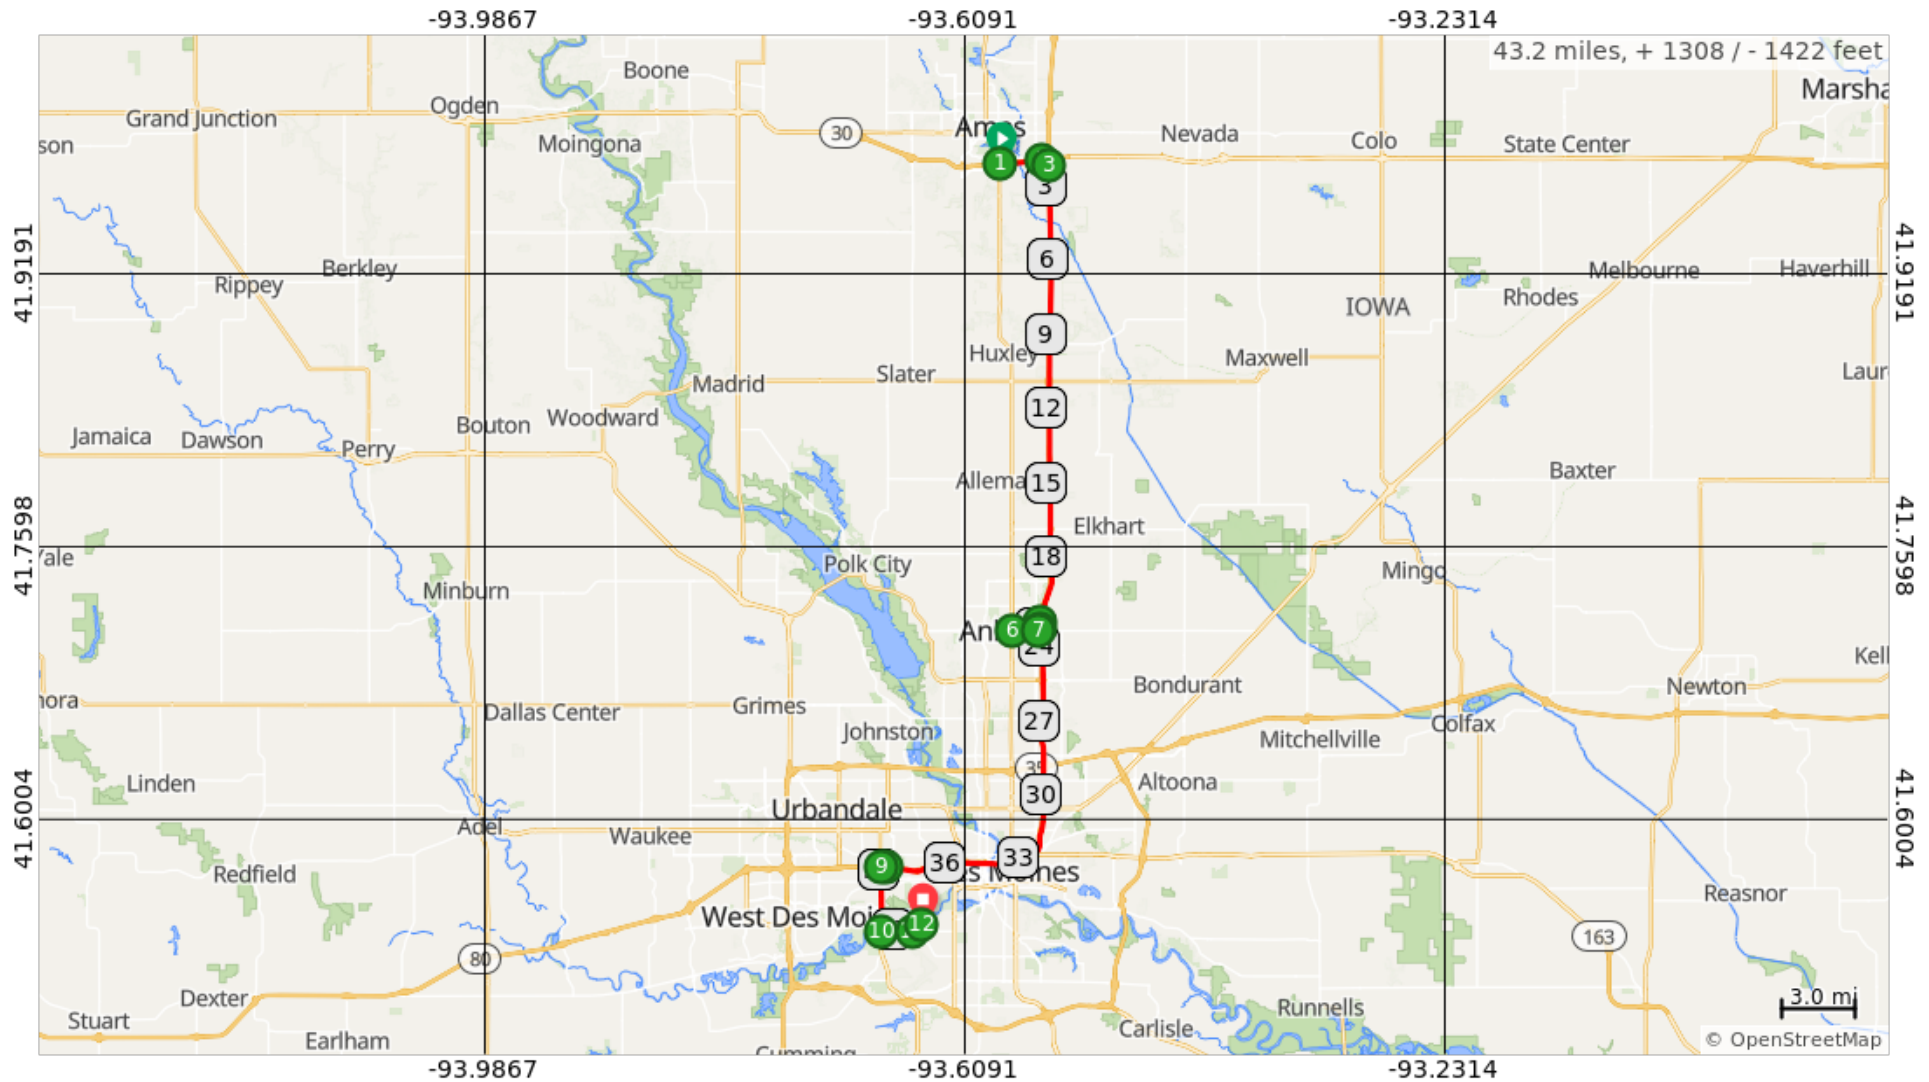

RAGBRAI L DAY 4 (SUPPORT)

RAGBRAI L DAY 4 (SUPPORT)

Num	Dist	Prev	Type	Note	Next
1.	0.0	0.0	📍	Start of route	1.7
2.	1.7	1.7	↑	Take exit 151A for I-35 S toward I-35 BUS/Des Moines	0.5
3.	2.1	0.5	↑	Merge onto I-35 S	18.5
4.	20.7	18.5	↑	Take exit 92	0.3
5.	20.9	0.3	→	Keep R	1.2
6.	22.1	1.2	↪	Make a U-turn onto West 1st Street	1.1
7.	23.2	1.1	↗	Keep R	15.3
8.	38.5	15.3	↑	Take exit 4 for IA-28/63rd St toward Windsor Heights	0.2

38.5 miles. +1107/-1167 feet

Num	Dist	Prev	Type	Note	Next
9.	38.8	0.2	←	L onto IA-28 S/63rd St	2.6
10.	41.4	2.6	←	L onto Park Avenue	1.3
11.	42.7	1.3	←	L onto George Flagg Pkwy	0.5
12.	43.2	0.5	📍	End of route	0.0

4.6 miles. +125/-205 feet