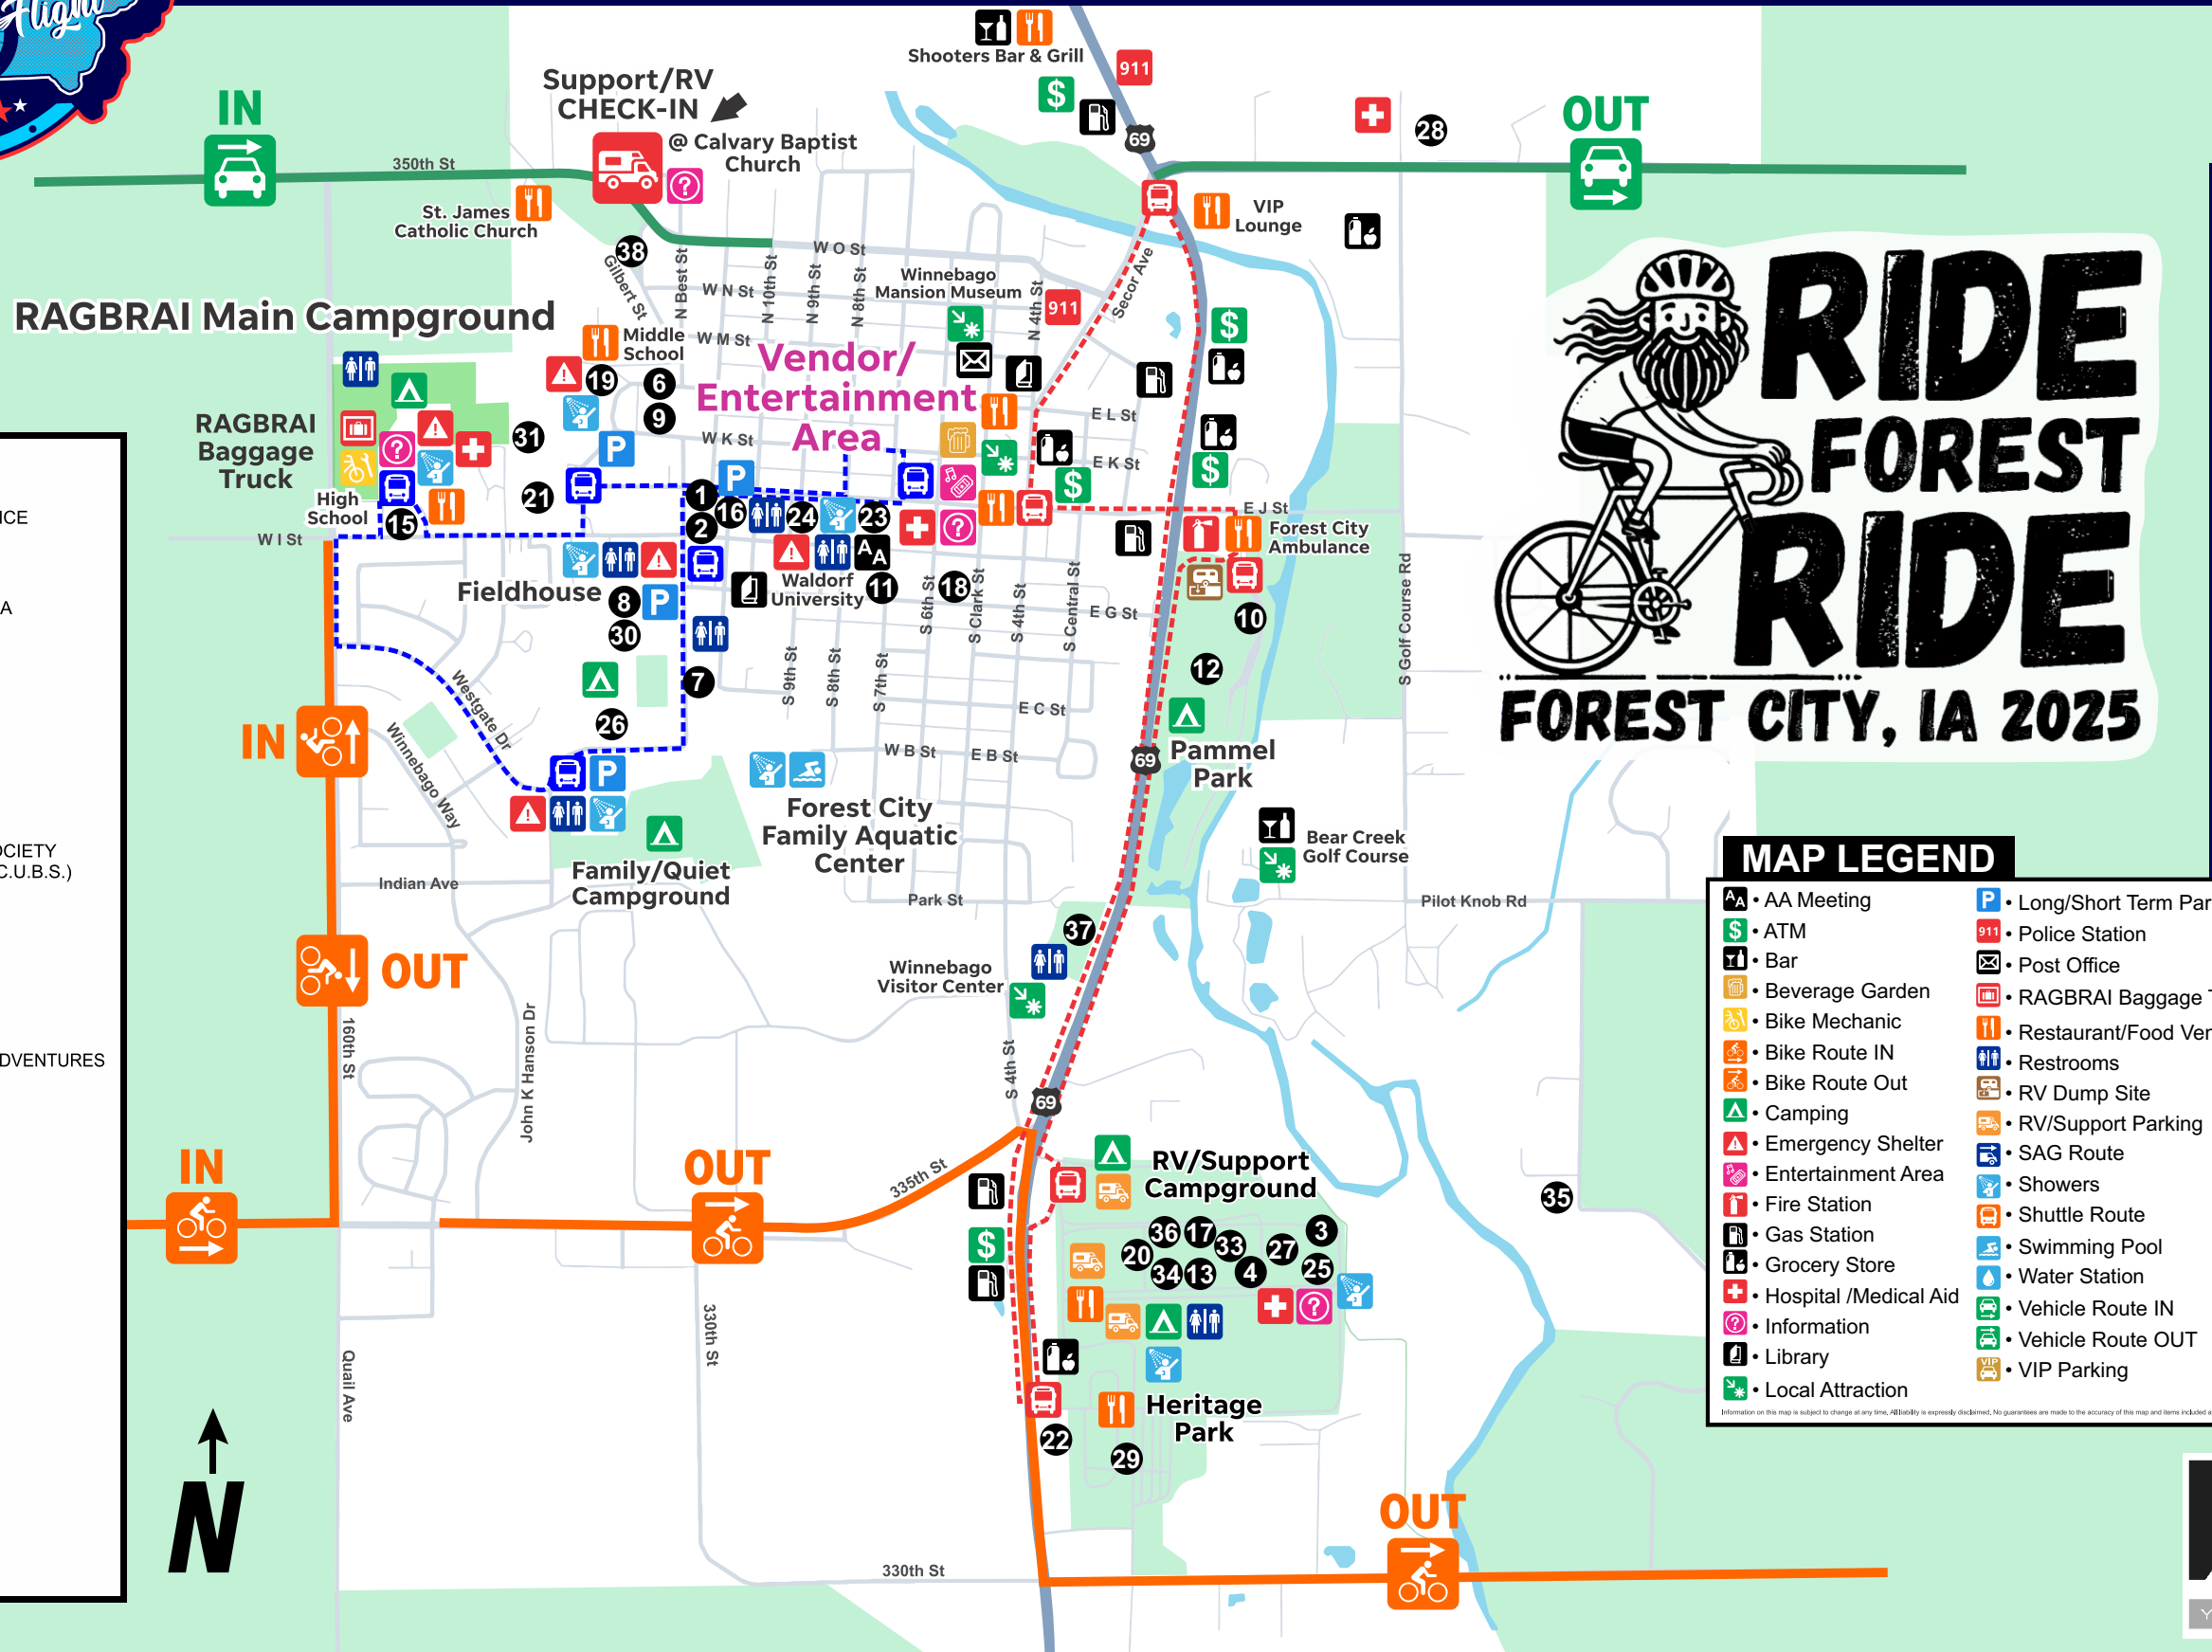

Welcome to Forest City!

TUESDAY, JULY 22, 2025

THANK YOU TO OUR OFFICIAL MAP SPONSORS: