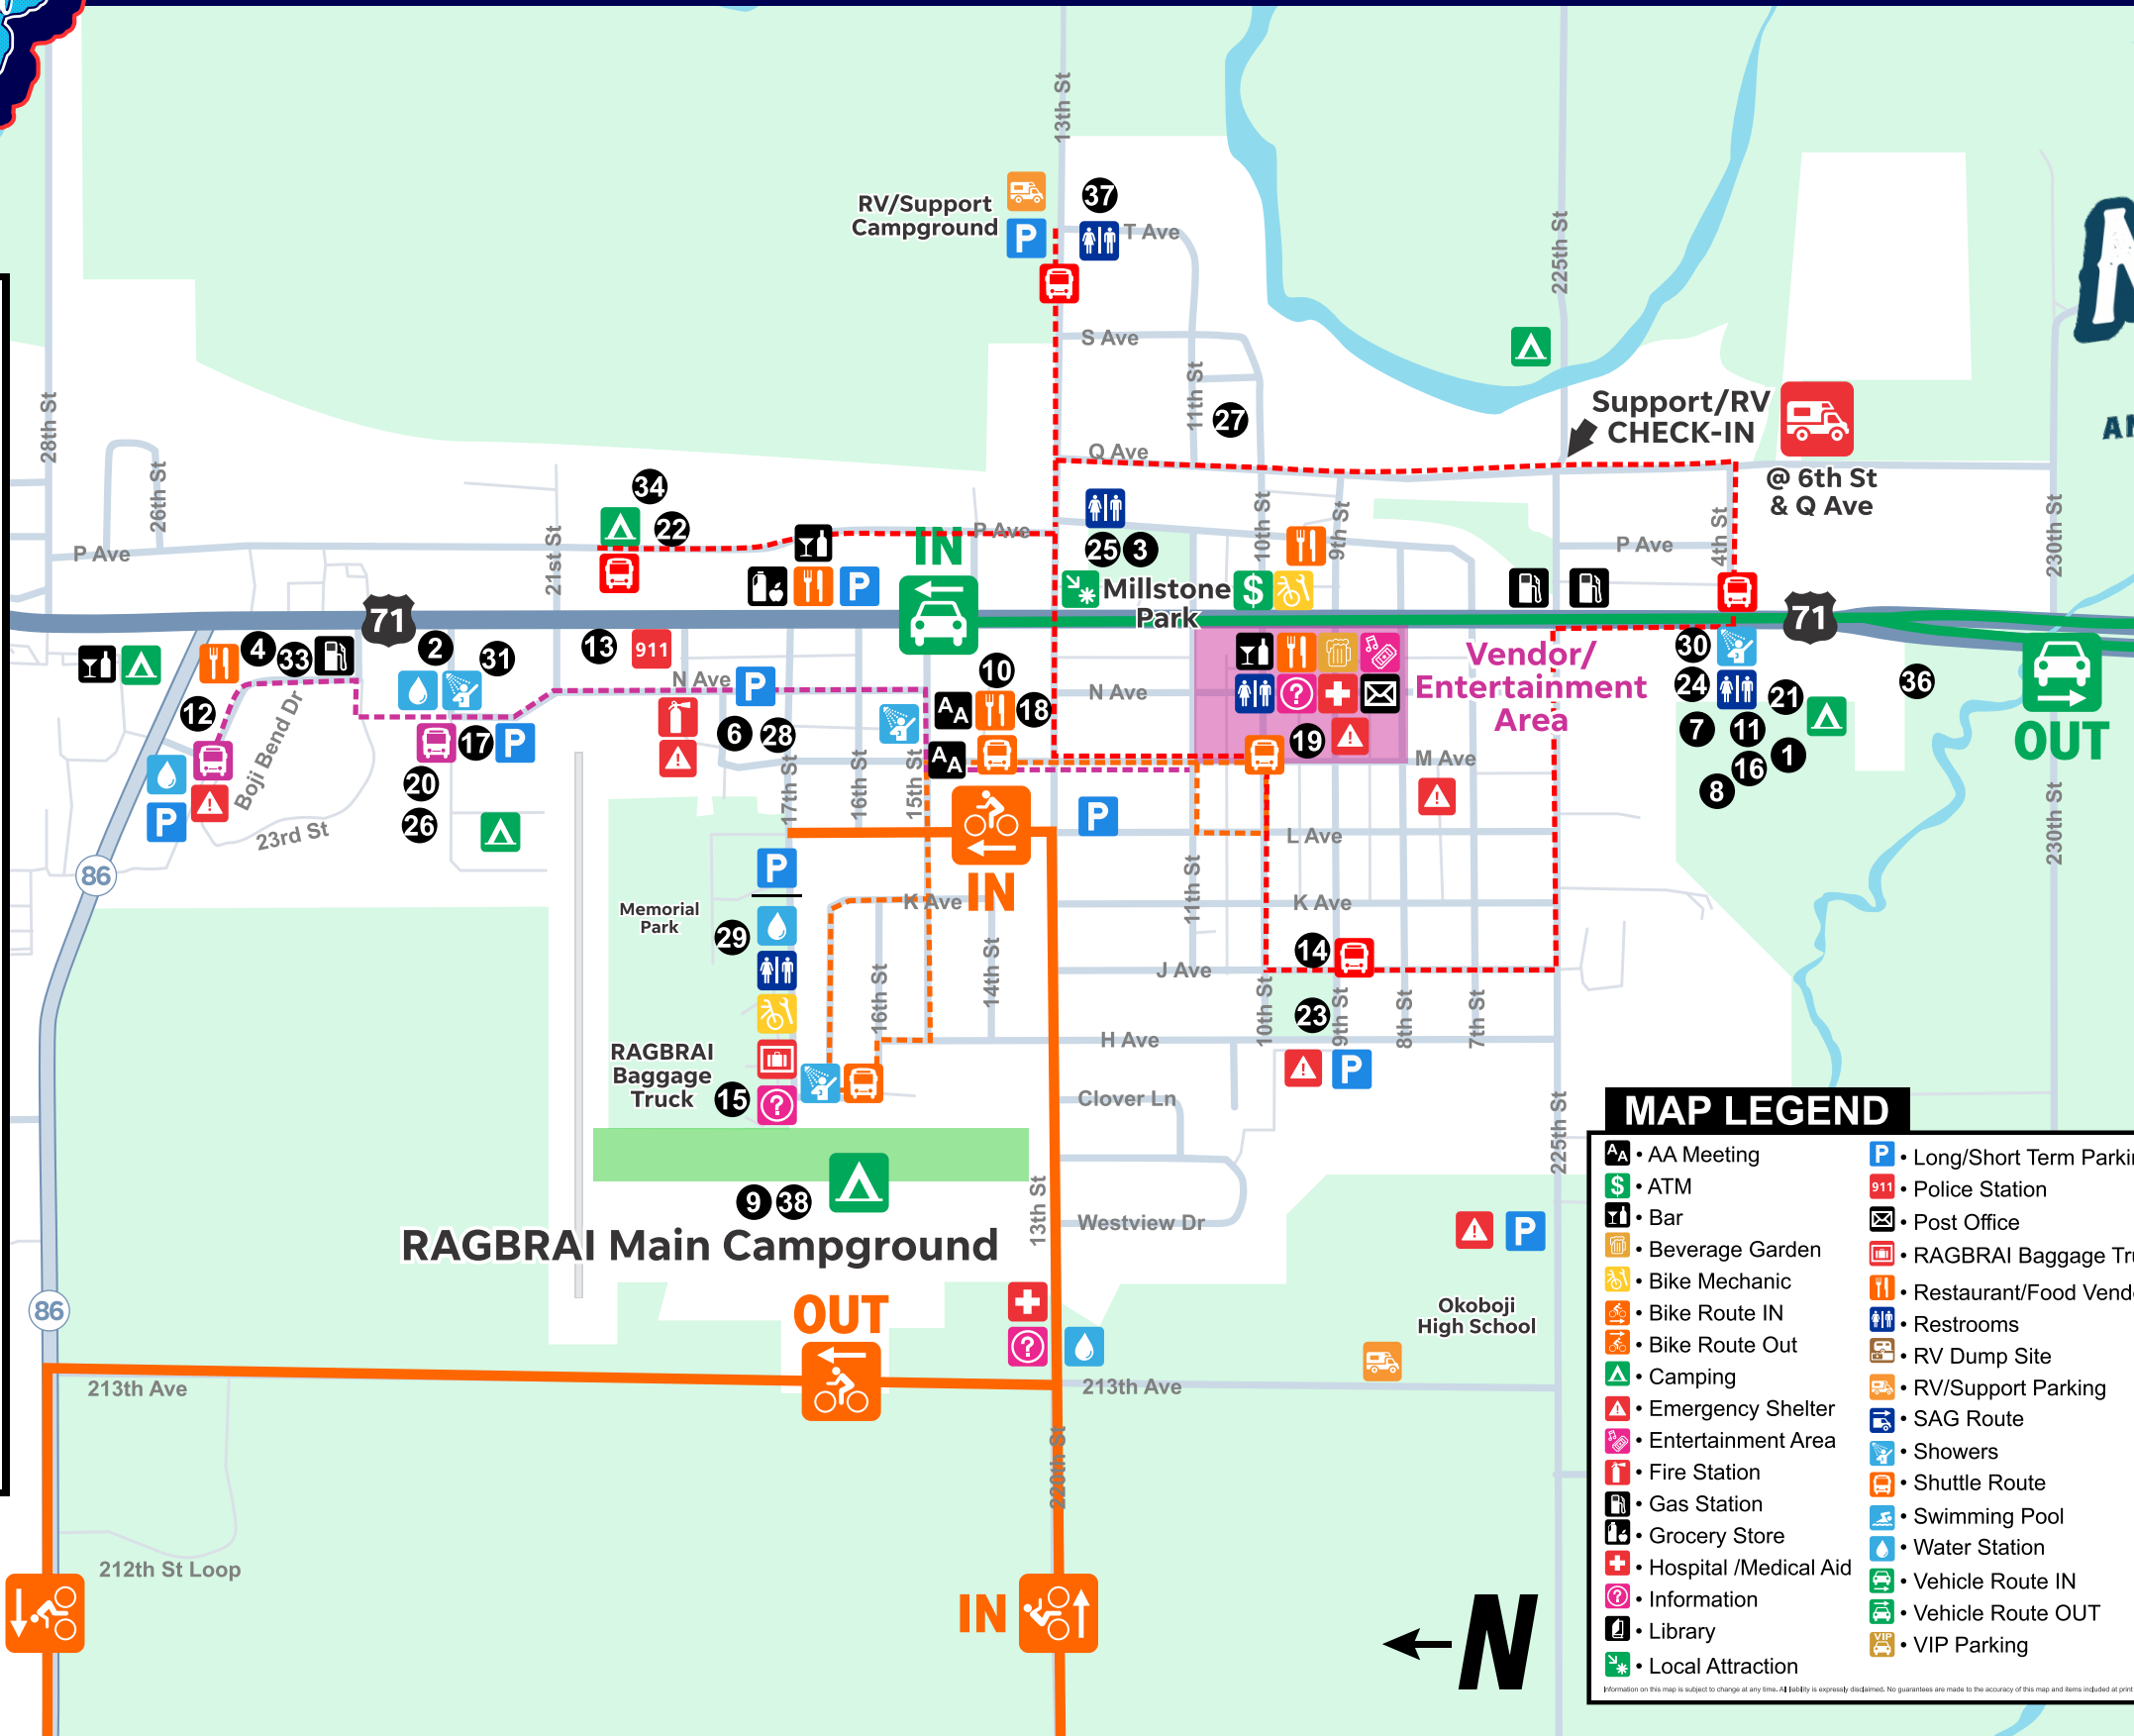

ENTERTAINMENT

- BANDS ACTS AND TIMES
- Windmill Park Bandshell:**
- 12:45-1:45pm - Kley De Jong Band
 - 2:00-3:00pm - Devon Cadwell
 - 3:15-4:00pm - Ruralists
 - 4:15-5:00pm - Prince Lev
- Main Stage:**
- 5:30-7:00pm - Above the Covers
 - 7:45-10:45pm - 90s Rockshow

MAP LEGEND

- | | |
|---------------------------|-----------------------------|
| AA • AA Meeting | P • Long/Short Term Parking |
| \$ • ATM | 911 • Police Station |
| T • Bar | ✉ • Post Office |
| 🍷 • Beverage Garden | 🚚 • RAGBRAI Baggage Truck |
| 🔧 • Bike Mechanic | 🍽️ • Restaurant/Food Vendor |
| 🚲 • Bike Route IN | 🚻 • Restrooms |
| 🚲 • Bike Route OUT | 🚛 • RV Dump Site |
| 🏕️ • Camping | 🚗 • RV/Support Parking |
| 🏠 • Emergency Shelter | 🚙 • SAG Route |
| 🎪 • Entertainment Area | 🚿 • Showers |
| 🚒 • Fire Station | 🚌 • Shuttle Route |
| ⛽ • Gas Station | 🏊 • Swimming Pool |
| 🛒 • Grocery Store | 💧 • Water Station |
| 🏥 • Hospital /Medical Aid | 🚗 • Vehicle Route IN |
| 📖 • Information | 🚗 • Vehicle Route OUT |
| 📖 • Library | 👑 • VIP Parking |
| 🌳 • Local Attraction | |

Welcome to Cedar Falls!

THURSDAY, JULY 24, 2025

Photo Opp
Gateway River Park

Main Campground Vendors
16 17
28 29
30 31
32 33

ENTERTAINMENT		BANDS ACTS AND TIMES	
River Place Plaza Stage:		Main Stage Schedule:	
12-2pm - Amp Camp		1:30-3pm - Back Pocket	
2:30-4pm - Katie and the Honky Tonks		3:30-5pm - Nervous Breakdown	
4:30-6pm - Sideshow Bob		5:30-7:45pm - The Diplomats	
6:30-8:30pm - Dead Presidents		8:15pm - Check Presentation	
		8:30pm - Not Quite Brothers	