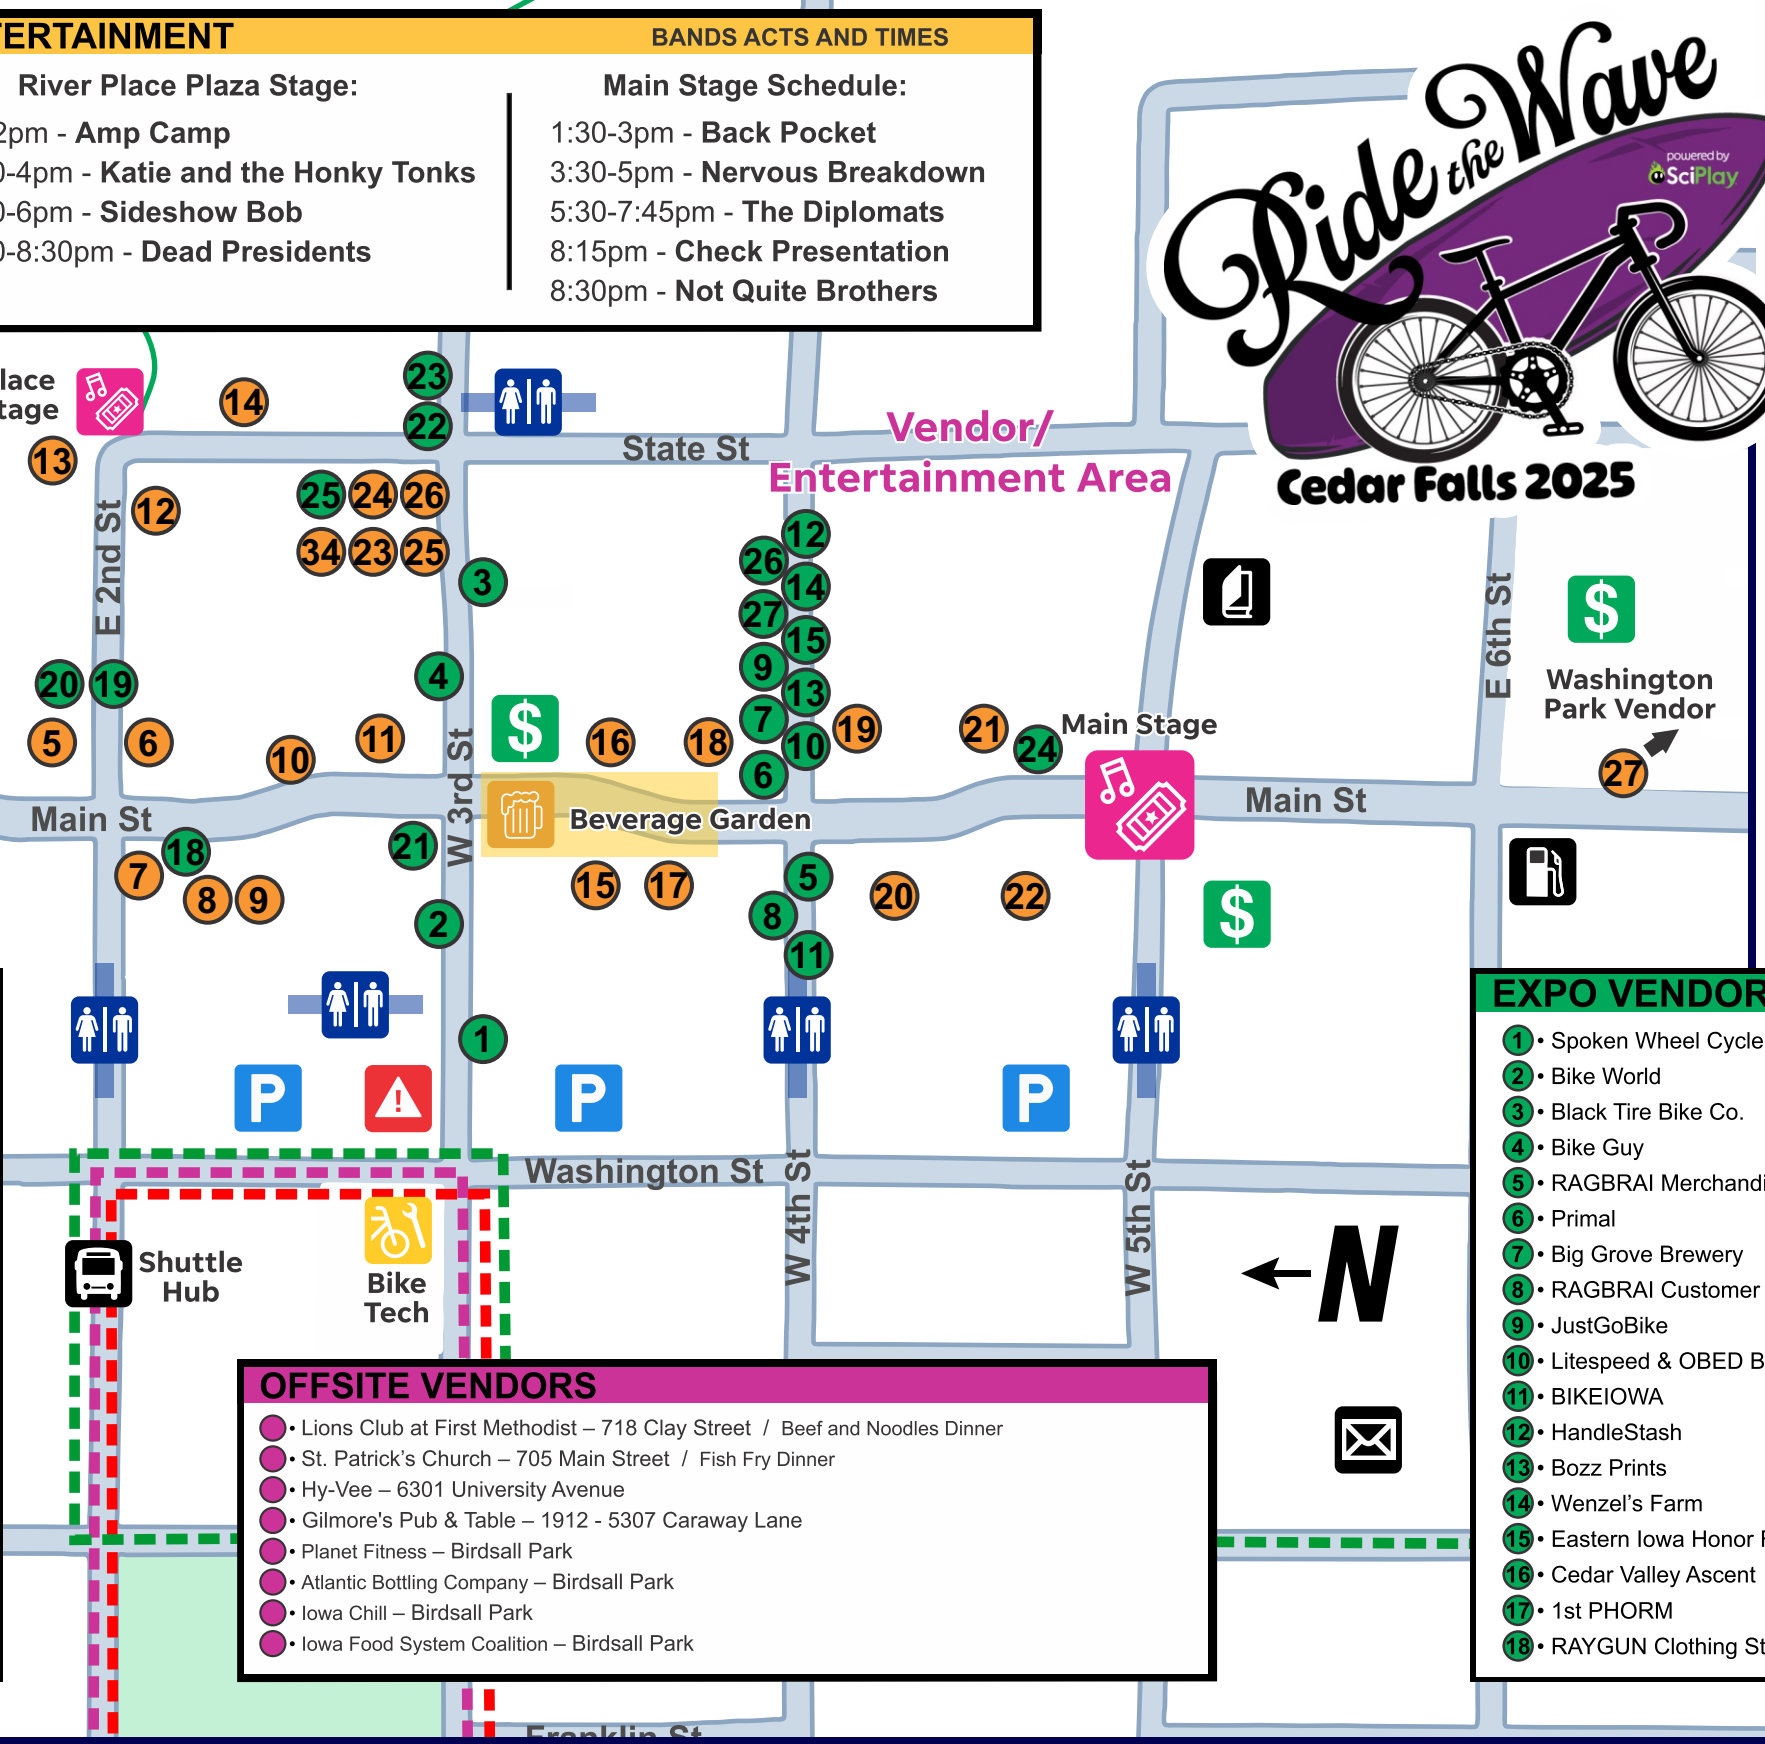

THANK YOU TO OUR OFFICIAL MAP SPONSORS:

- Bike Tech
- Cedar Valley Trails Partnership
- Collins Community Credit Union
- Conagra
- First Bank
- First Student
- Iowa Chill
- MercyOne
- Next Generation Wireless
- Planet Fitness
- River Place Plaza
- SCHEELS
- Talk To Me Technologies
- University of Northern Iowa
- Veridian Credit Union

FOOD & BEVERAGE VENDORS

1 • Cedar Falls Community Theatre	19 • Whiskey Road
2 • Cup of Joe	20 • Tony's
3 • Landmark	21 • Whiskey Road #2
4 • Wilbo	22 • Big Foot Betty's
5 • SingleSpeed	23 • Try Pie Bakery
6 • The Horny Toad	24 • LaCalle
7 • The Blue Room	25 • Egg Roll Lady
8 • Berk's	26 • The Outside Scoop
9 • The OP	27 • Immanuel Lutheran Church
10 • Reader's Cup	28 • LaCalle
11 • Montage	29 • Karam's Grill
12 • Second State/ Concept Kitchen	30 • Chick-Fil-A
13 • Hurts Donut	31 • Whip Delight
14 • River Place Plaza	32 • Fryer Tuck's
15 • Pump Haus	33 • Tropical Sno
16 • Stuffed Olive/Roxy	34 • Sky High
17 • Patton Diner	
18 • George's Local