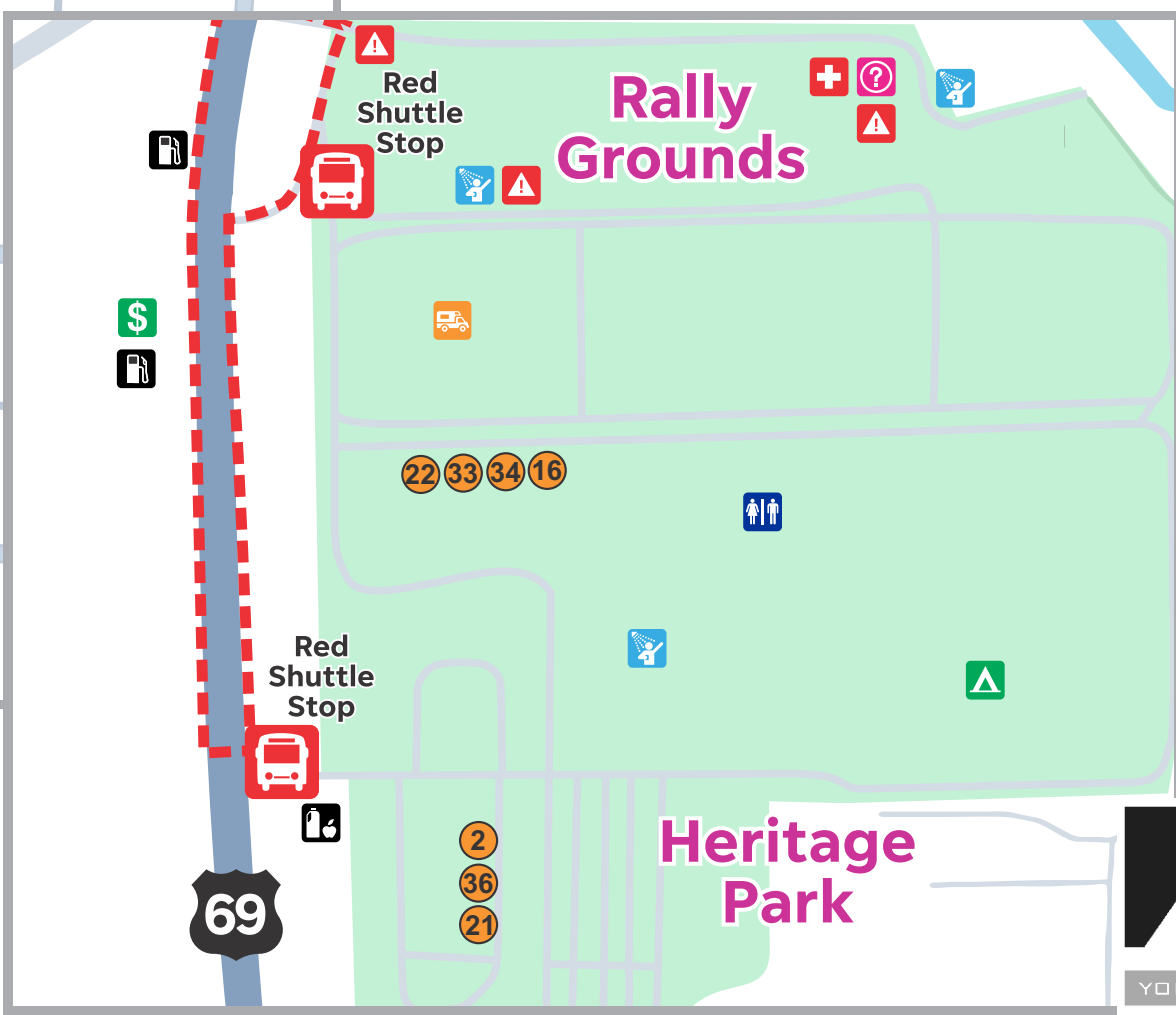

Welcome to Forest City!

TUESDAY, JULY 22, 2025

FOOD VENDORS

1. 1 • Backyard Bites
2. 2 • B-Lo Zero Snow Cones
3. 3 • Boy Scout Food Stand
4. 4 • Brick & Ember Pizza
5. 5 • Caribbean Kitchen
6. 6 • Conger Meats
7. 7 • Filipino Foodie
8. 8 • Hall's Homemade Kitchen
9. 9 • Hungry Boys Taqueria
10. 10 • Husky's BBQ
11. 11 • Karam's Grill
12. 12 • Kee Kafe
13. 13 • Outside Scoop
14. 14 • Sky High
15. 15 • Udderly Epic Desserts
16. 16 • Nopal Mexican
17. 17 • Los Primos Grill
18. 18 • Chick-Fil-A
19. 19 • Cosmic Smash
20. 20 • Dandy's BBQ
21. 21 • Tono's Tacos
22. 22 • Donuts On The Roll
23. 23 • Forest City United Methodist Church
24. 24 • Lucky Wife Wine Slushies
25. 25 • Signatures Supper Club
26. 26 • Forest City Ambulance
27. 27 • Main Street Cafe & Bakery
28. 28 • Kitchen Sink
29. 29 • Snow Nouveau
30. 30 • Forest City Marching Band
31. 31 • St. James Catholic Church
32. 32 • VIP Lounge
33. 33 • Iowa Noodles
34. 34 • Off The Griddle
35. 36 • Janes Heart Attack
36. 37 • Immanuel Lutheran Church
37. 38 • Hy-Vee
38. 39 • American Concessions
39. 40 • Whipped Delight
40. 41 • Shooterz Bar & Grill

EXPO VENDORS

1 • Spoken Wheel Cyclery	15 • Home Based Iowa
2 • Bike World	16 • Body Armor
3 • Black Tire Bike Co.	17 • Monster
4 • Bike Guy	18 • 1st PHORM
5 • RAGBRAI Merchandise	19 • Sunrise Haven Design Co.
6 • Primal	20 • Forest City Fine Arts Patrons
7 • Big Grove Brewery	21 • NextEra Energy
8 • RAGBRAI Customer Service	22 • Fava
9 • JustGoBike	23 • Forever Linked
10 • Litespeed & OBED Bikes	25 • IV Infusion
11 • BIKEIOWA	26 • Winnebago Outdoor
12 • HandleStash	27 • Crossfire Archery Tag
13 • Scudo Sportswear	28 • Summit Black River
14 • Cannondale Cycling	

ENTERTAINMENT

1. **BANDS ACTS AND TIMES**
2. 5:00pm-7:30pm - **Birdchild**
   - 7:45pm - **Welcome & Check Presentation**
   - 8:00pm-11:00pm - **Decades**

THANK YOU TO OUR OFFICIAL MAP SPONSORS: