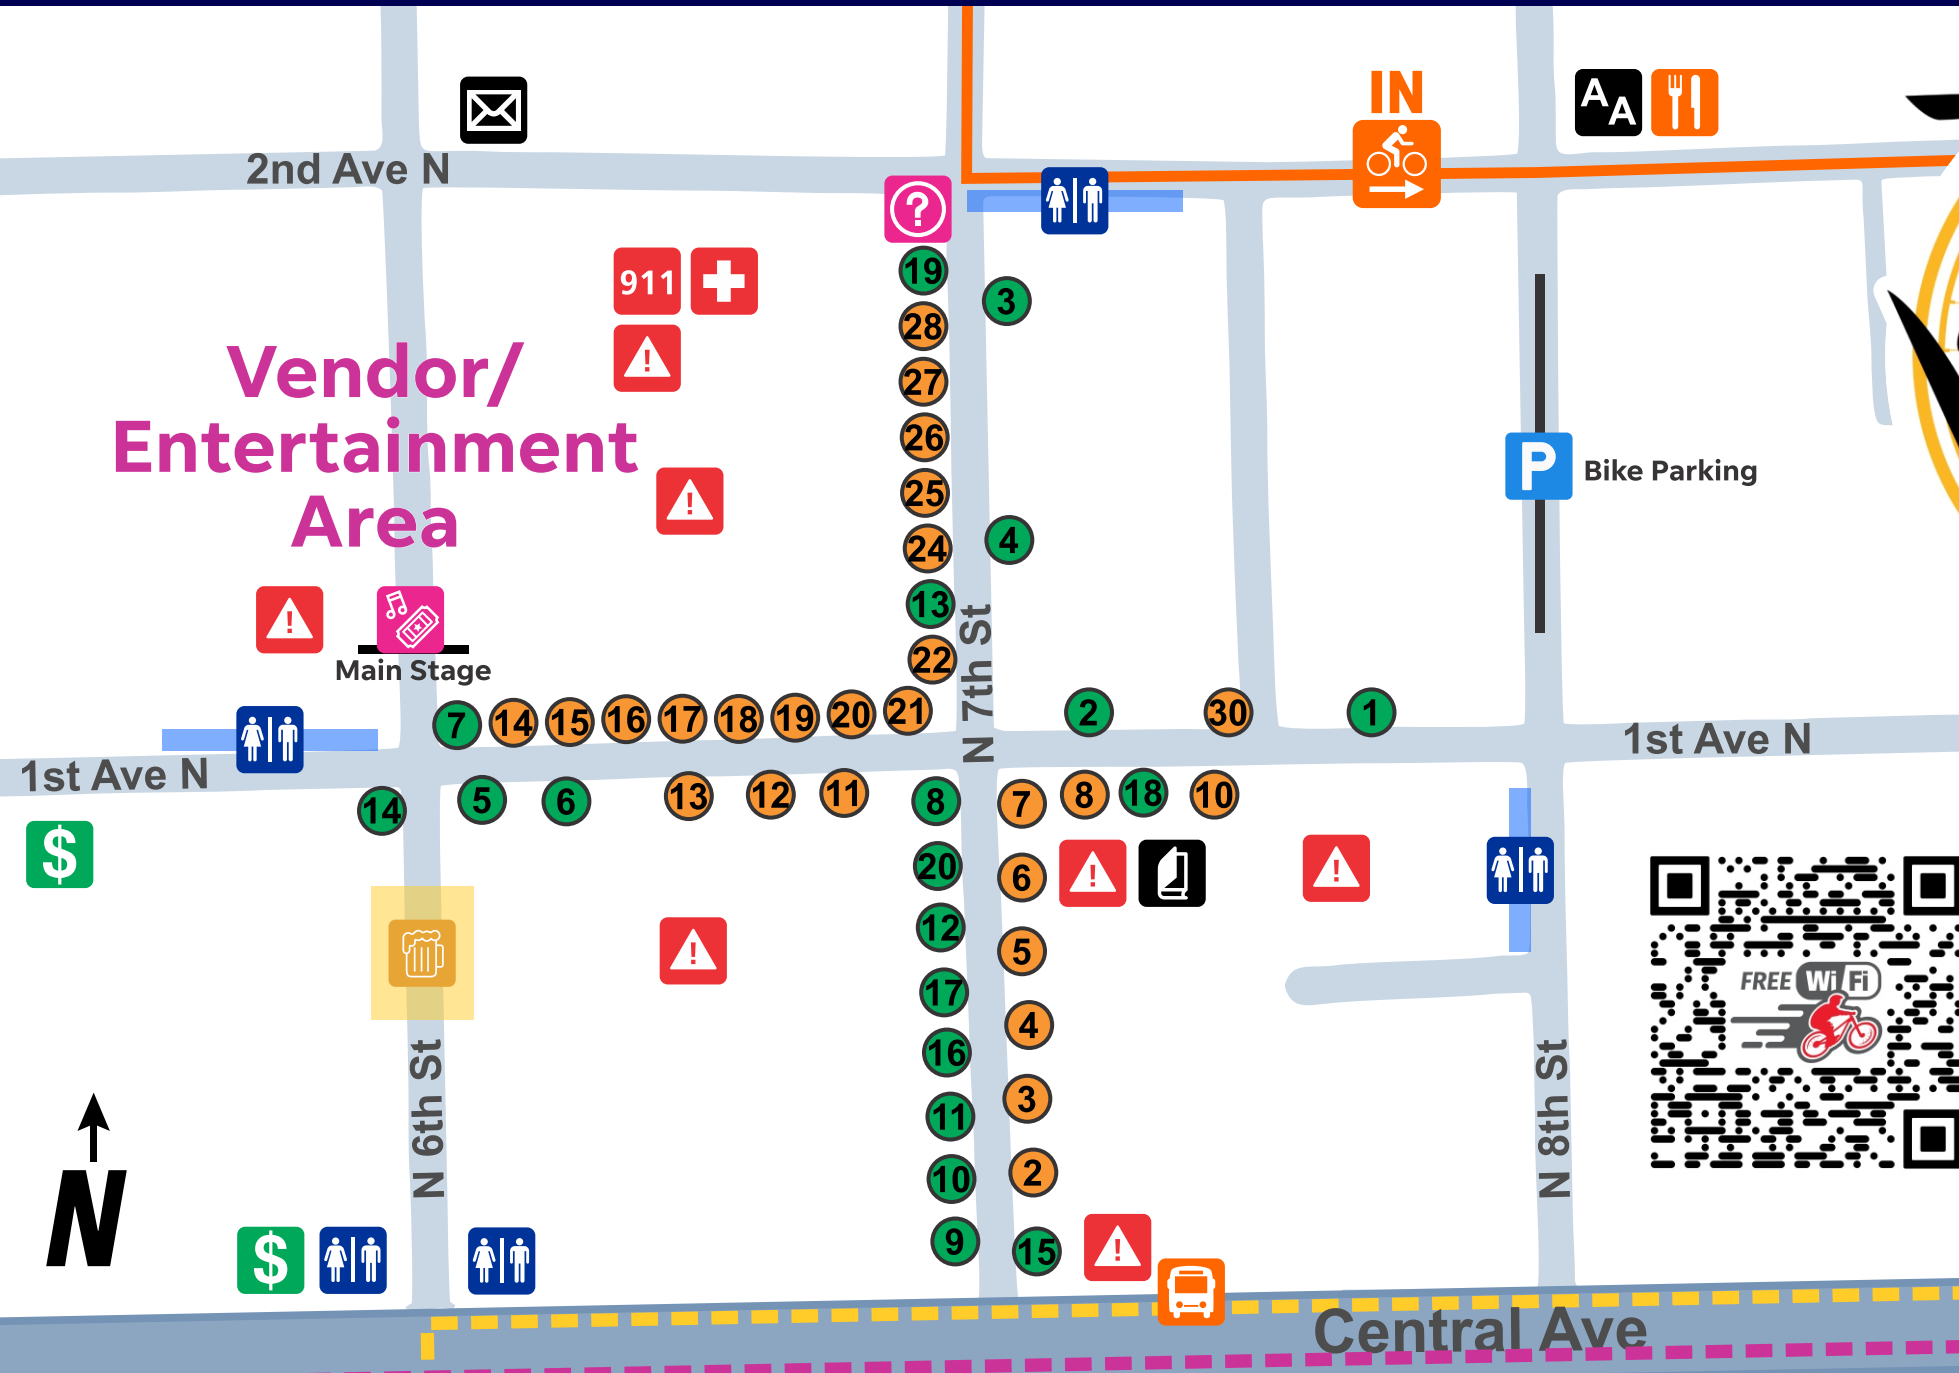

1. ### ENTERTAINMENT
2. #### BANDS ACTS AND TIMES
3. 11am - 5:30pm - DJ on Trailer
   - 5:30pm - Bad Friends
   - 8:30pm - Check Presentation
   - 9:00pm - The Pork Tornadoes

1. ### OFFSITE VENDORS
2. Estherville Lutheran Church - 208 N. 8th St / Hot Beef and Apple Pie
   - GOP - 800 Central Ave / Pulled Pork
   - HyVee - 1221 E. Central Ave (Parking Lot) / Hy-Chi and Grilled Iowa Sweet Corn & Tasty Treats
   - Sweet Stop - 20 S 17th St / Ice Cream
   - Duhigg Center - 902 E Central Ave / Spaghetti Dinner
   - Grandview Baptist Church - 3705 170th St. / Pulled Pork & Pie
   - Top Hat BBQ - 102 S 6th St / BBQ

1. ### EXPO VENDORS
2. 1 • Spoken Wheel Cyclery
   - 2 • Bike World
   - 3 • Black Tire Bike Co.
   - 4 • Bike Guy
   - 5 • RAGBRAI Merchandise
   - 6 • Primal
   - 7 • Big Grove Brewery
   - 8 • RAGBRAI Customer Service
   - 9 • JustGoBike
   - 10 • Litespeed & OBED Bikes
   - 11 • BIKEIOWA
   - 12 • HandleStash
   - 13 • Scudo Sportswear
   - 14 • Air Force
   - 15 • WILDCYCLER
   - 16 • Bozz Prints
   - 17 • 1st PHORM
   - 18 • Cannondale Bikes
   - 19 • Estherville Merchandise
   - 20 • Wenzel's Farm