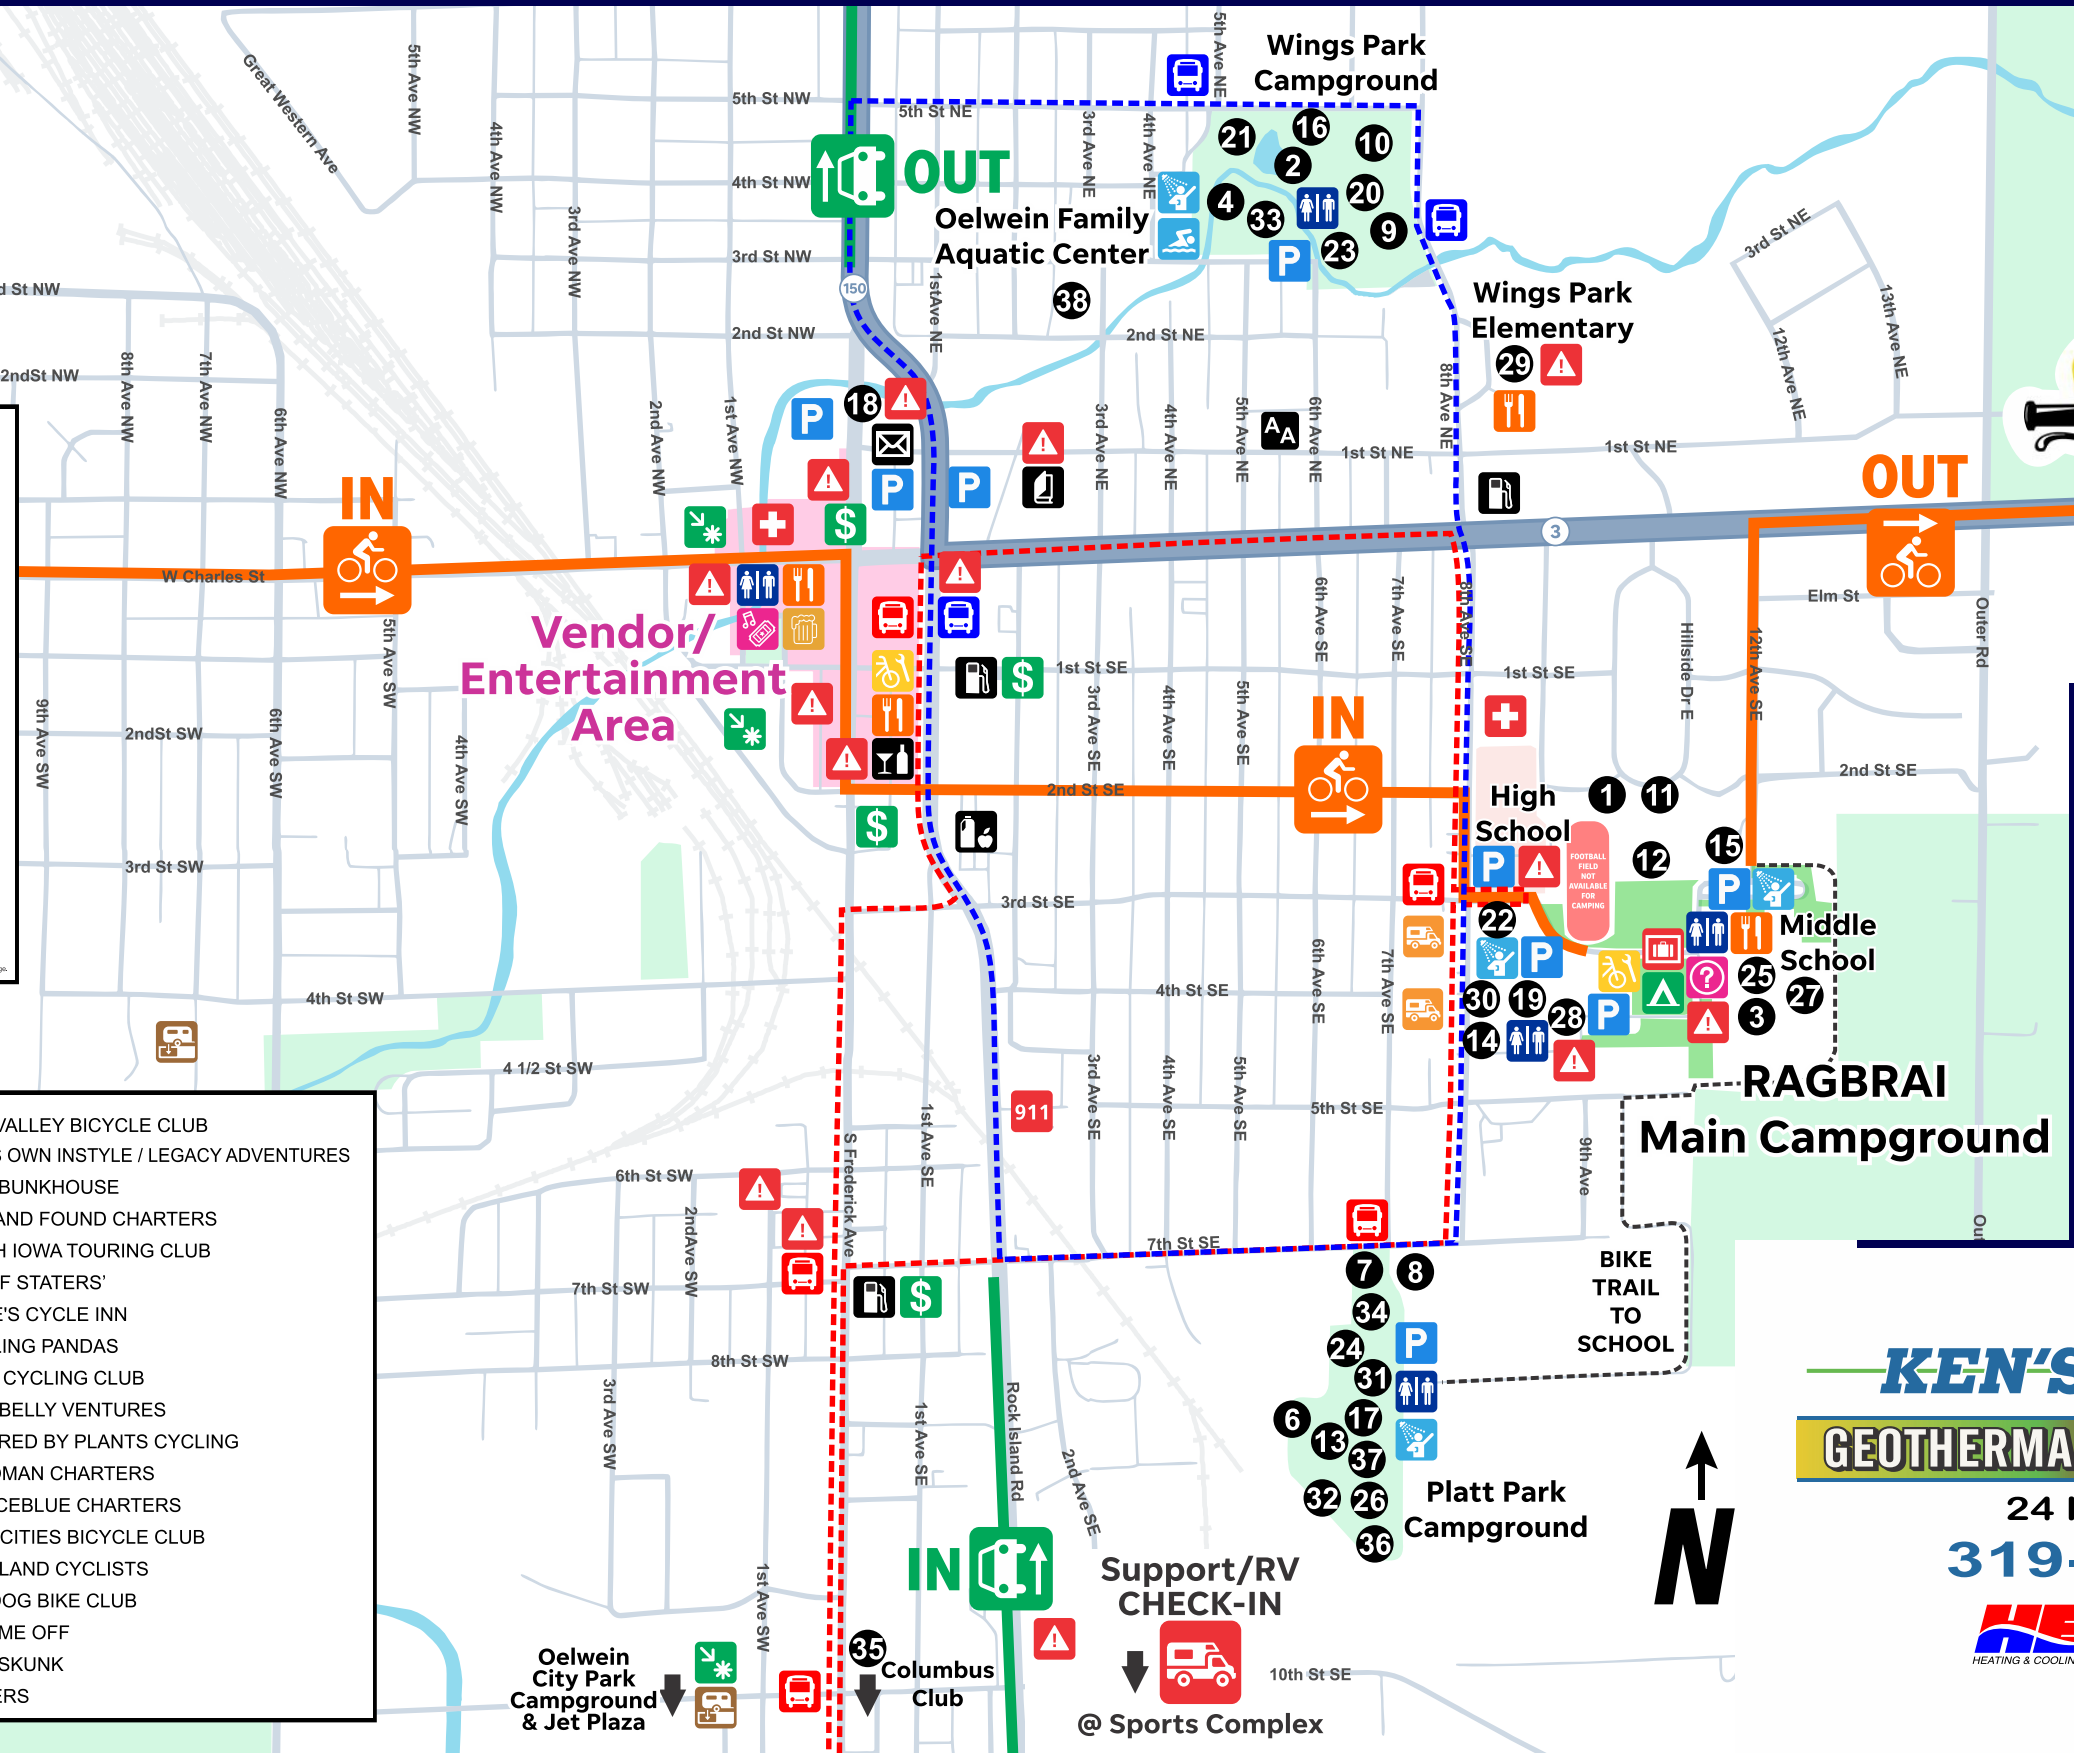

CHARTER AREAS

1 • AIR FORCE CYCLING TEAM	20 • IOWA VALLEY BICYCLE CLUB
2 • ALPACA ADVENTURE TOURS	21 • IOWA'S OWN INSTYLE / LEGACY ADVENTURES
3 • ANYWHERE CYCLING EXPERIENCE	22 • JOE'S BUNKHOUSE
4 • ARGO-RIVERBEND	23 • LOST AND FOUND CHARTERS
5 • BICYCLE ILLINOIS	24 • NORTH IOWA TOURING CLUB
6 • BICYCLE RIDE ACROSS GEORGIA	25 • OUT OF STATERS'
7 • BICYCLISTS OF IOWA CITY	26 • PADRE'S CYCLE INN
8 • BIKE BURLINGTON	27 • PEDALING PANDAS
9 • BIKE WORLD	28 • PELLA CYCLING CLUB
10 • BRANCEL CHARTERS	29 • PORK BELLY VENTURES
11 • CEDAR VALLEY CYCLISTS	30 • POWERED BY PLANTS CYCLING
12 • CENTRAL IOWA CHARTERS	31 • RON OMAN CHARTERS
13 • CHAIN GANG GETAWAYS	32 • SOURCEBLUE CHARTERS
14 • CHICAGO URBAN BICYCLING SOCIETY (C.U.B.S.)	33 • QUAD CITIES BICYCLE CLUB
15 • DREAM TEAM	34 • SIOUXLAND CYCLISTS
16 • DUBUQUE BIKE CLUB	35 • TALL DOG BIKE CLUB
17 • GOOD BEER	36 • TEAM ME OFF
18 • HAWKEYE BICYCLING	37 • TEAM SKUNK
19 • IOWA ADAPTIVE SPORTS	38 • WHINERS

DUCK DUCK VIADUCT

THANK YOU TO OUR OFFICIAL MAP SPONSORS: