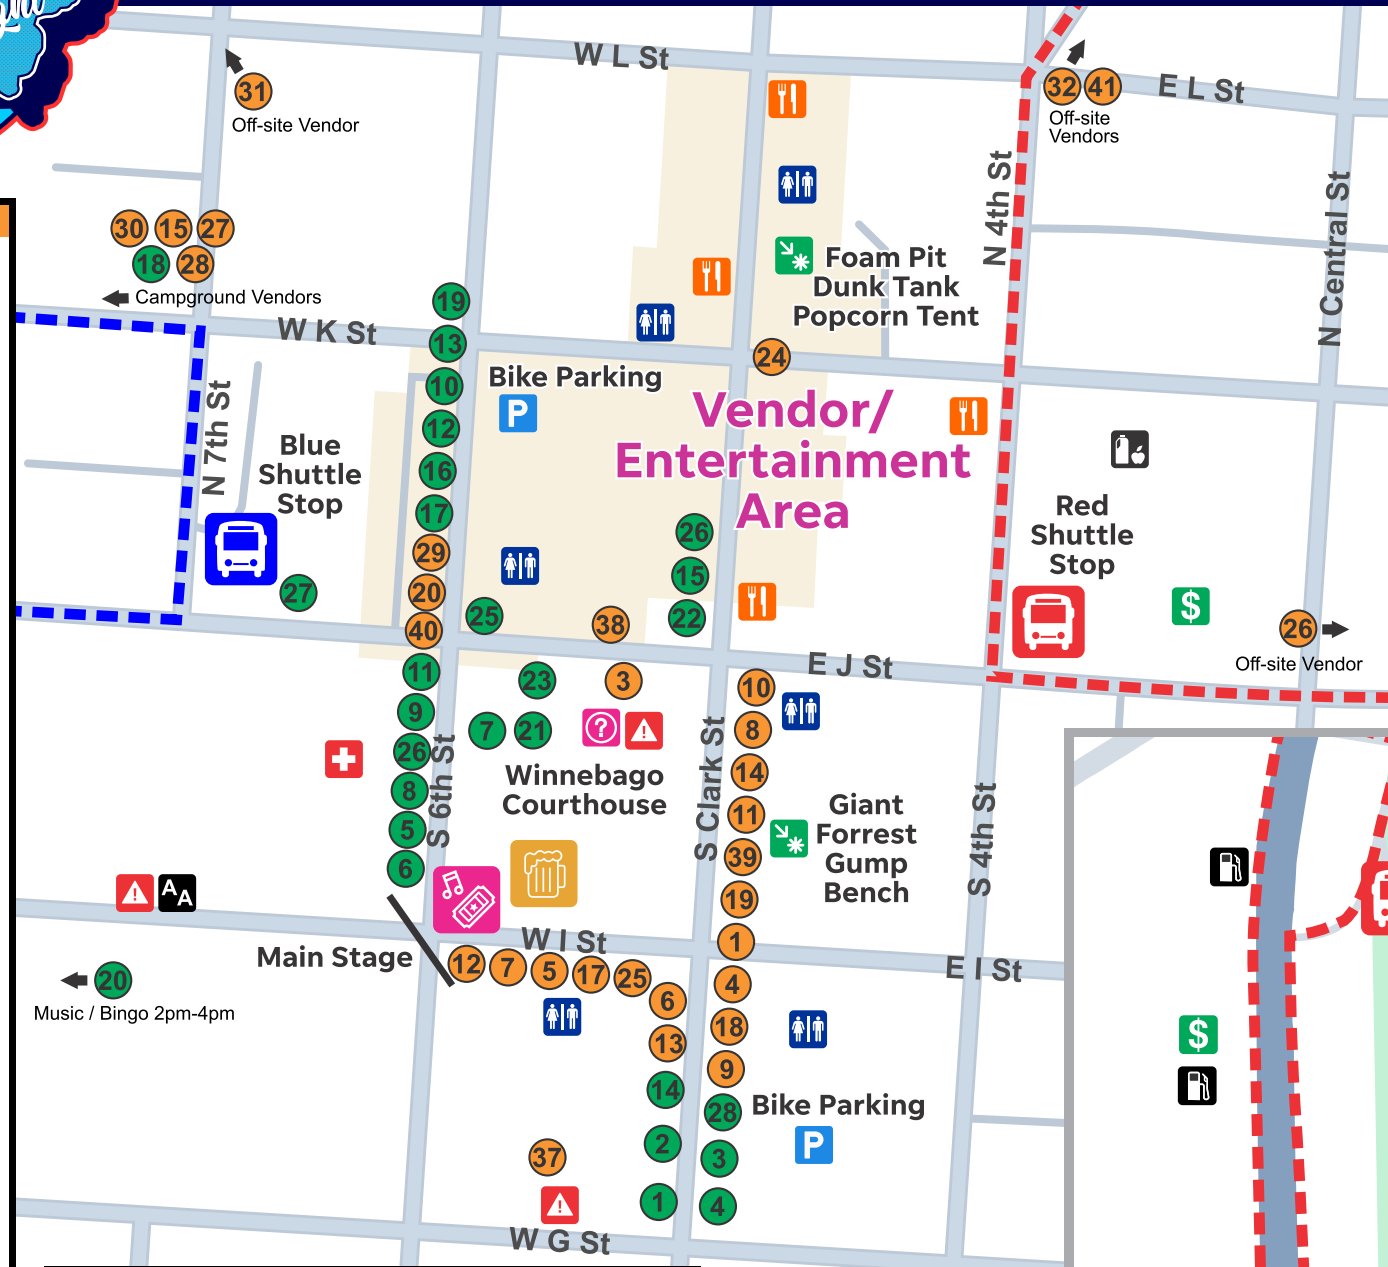

Welcome to Forest City!

TUESDAY, JULY 22, 2025

FOOD VENDORS

1. 1 • Backyard Bites
2. 2 • B-Lo Zero Snow Cones
3. 3 • Boy Scout Food Stand
4. 4 • Brick & Ember Pizza
5. 5 • Caribbean Kitchen
6. 6 • Conger Meats
7. 7 • Filipino Foodie
8. 8 • Hall's Homemade Kitchen
9. 9 • Hungry Boys Taqueria
10. 10 • Husky's BBQ
11. 11 • Karam's Grill
12. 12 • Kee Kafe
13. 13 • Outside Scoop
14. 14 • Sky High
15. 15 • Udderly Epic Desserts
16. 16 • Nopal Mexican
17. 17 • Los Primos Grill
18. 18 • Chick-Fil-A
19. 19 • Cosmic Smash
20. 20 • Dandy's BBQ
21. 21 • Tono's Tacos
22. 22 • Donuts On The Roll
23. 23 • Forest City United Methodist Church
24. 24 • Lucky Wife Wine Slushies
25. 25 • Signatures Supper Club
26. 26 • Forest City Ambulance
27. 27 • Main Street Cafe & Bakery
28. 28 • Kitchen Sink
29. 29 • Snow Nouveau
30. 30 • Forest City Marching Band
31. 31 • St. James Catholic Church
32. 32 • VIP Lounge
33. 33 • Iowa Noodles
34. 34 • Off The Griddle
35. 36 • Janes Heart Attack
36. 37 • Immanuel Lutheran Church
37. 38 • Hy-Vee
38. 39 • American Concessions
39. 40 • Whipped Delight
40. 41 • Shooterz Bar & Grill

EXPO VENDORS

1 • Spoken Wheel Cyclery	15 • Home Based Iowa
2 • Bike World	16 • Body Armor
3 • Black Tire Bike Co.	17 • Monster
4 • Bike Guy	18 • 1st PHORM
5 • RAGBRAI Merchandise	19 • Sunrise Haven Design Co.
6 • Primal	20 • Forest City Fine Arts Patrons
7 • Big Grove Brewery	21 • NextEra Energy
8 • RAGBRAI Customer Service	22 • Fava
9 • JustGoBike	23 • Forever Linked
10 • Litespeed & OBED Bikes	25 • IV Infusion
11 • BIKEIOWA	26 • Winnebago Outdoor
12 • HandleStash	27 • Crossfire Archery Tag
13 • Scudo Sportswear	28 • Summit Black River
14 • Cannondale Cycling	

ENTERTAINMENT

1. **BANDS ACTS AND TIMES**
2. 5:00pm-7:30pm - **Birdchild**
   - 7:45pm - **Welcome & Check Presentation**
   - 8:00pm-11:00pm - **Decades**

THANK YOU TO OUR OFFICIAL MAP SPONSORS: