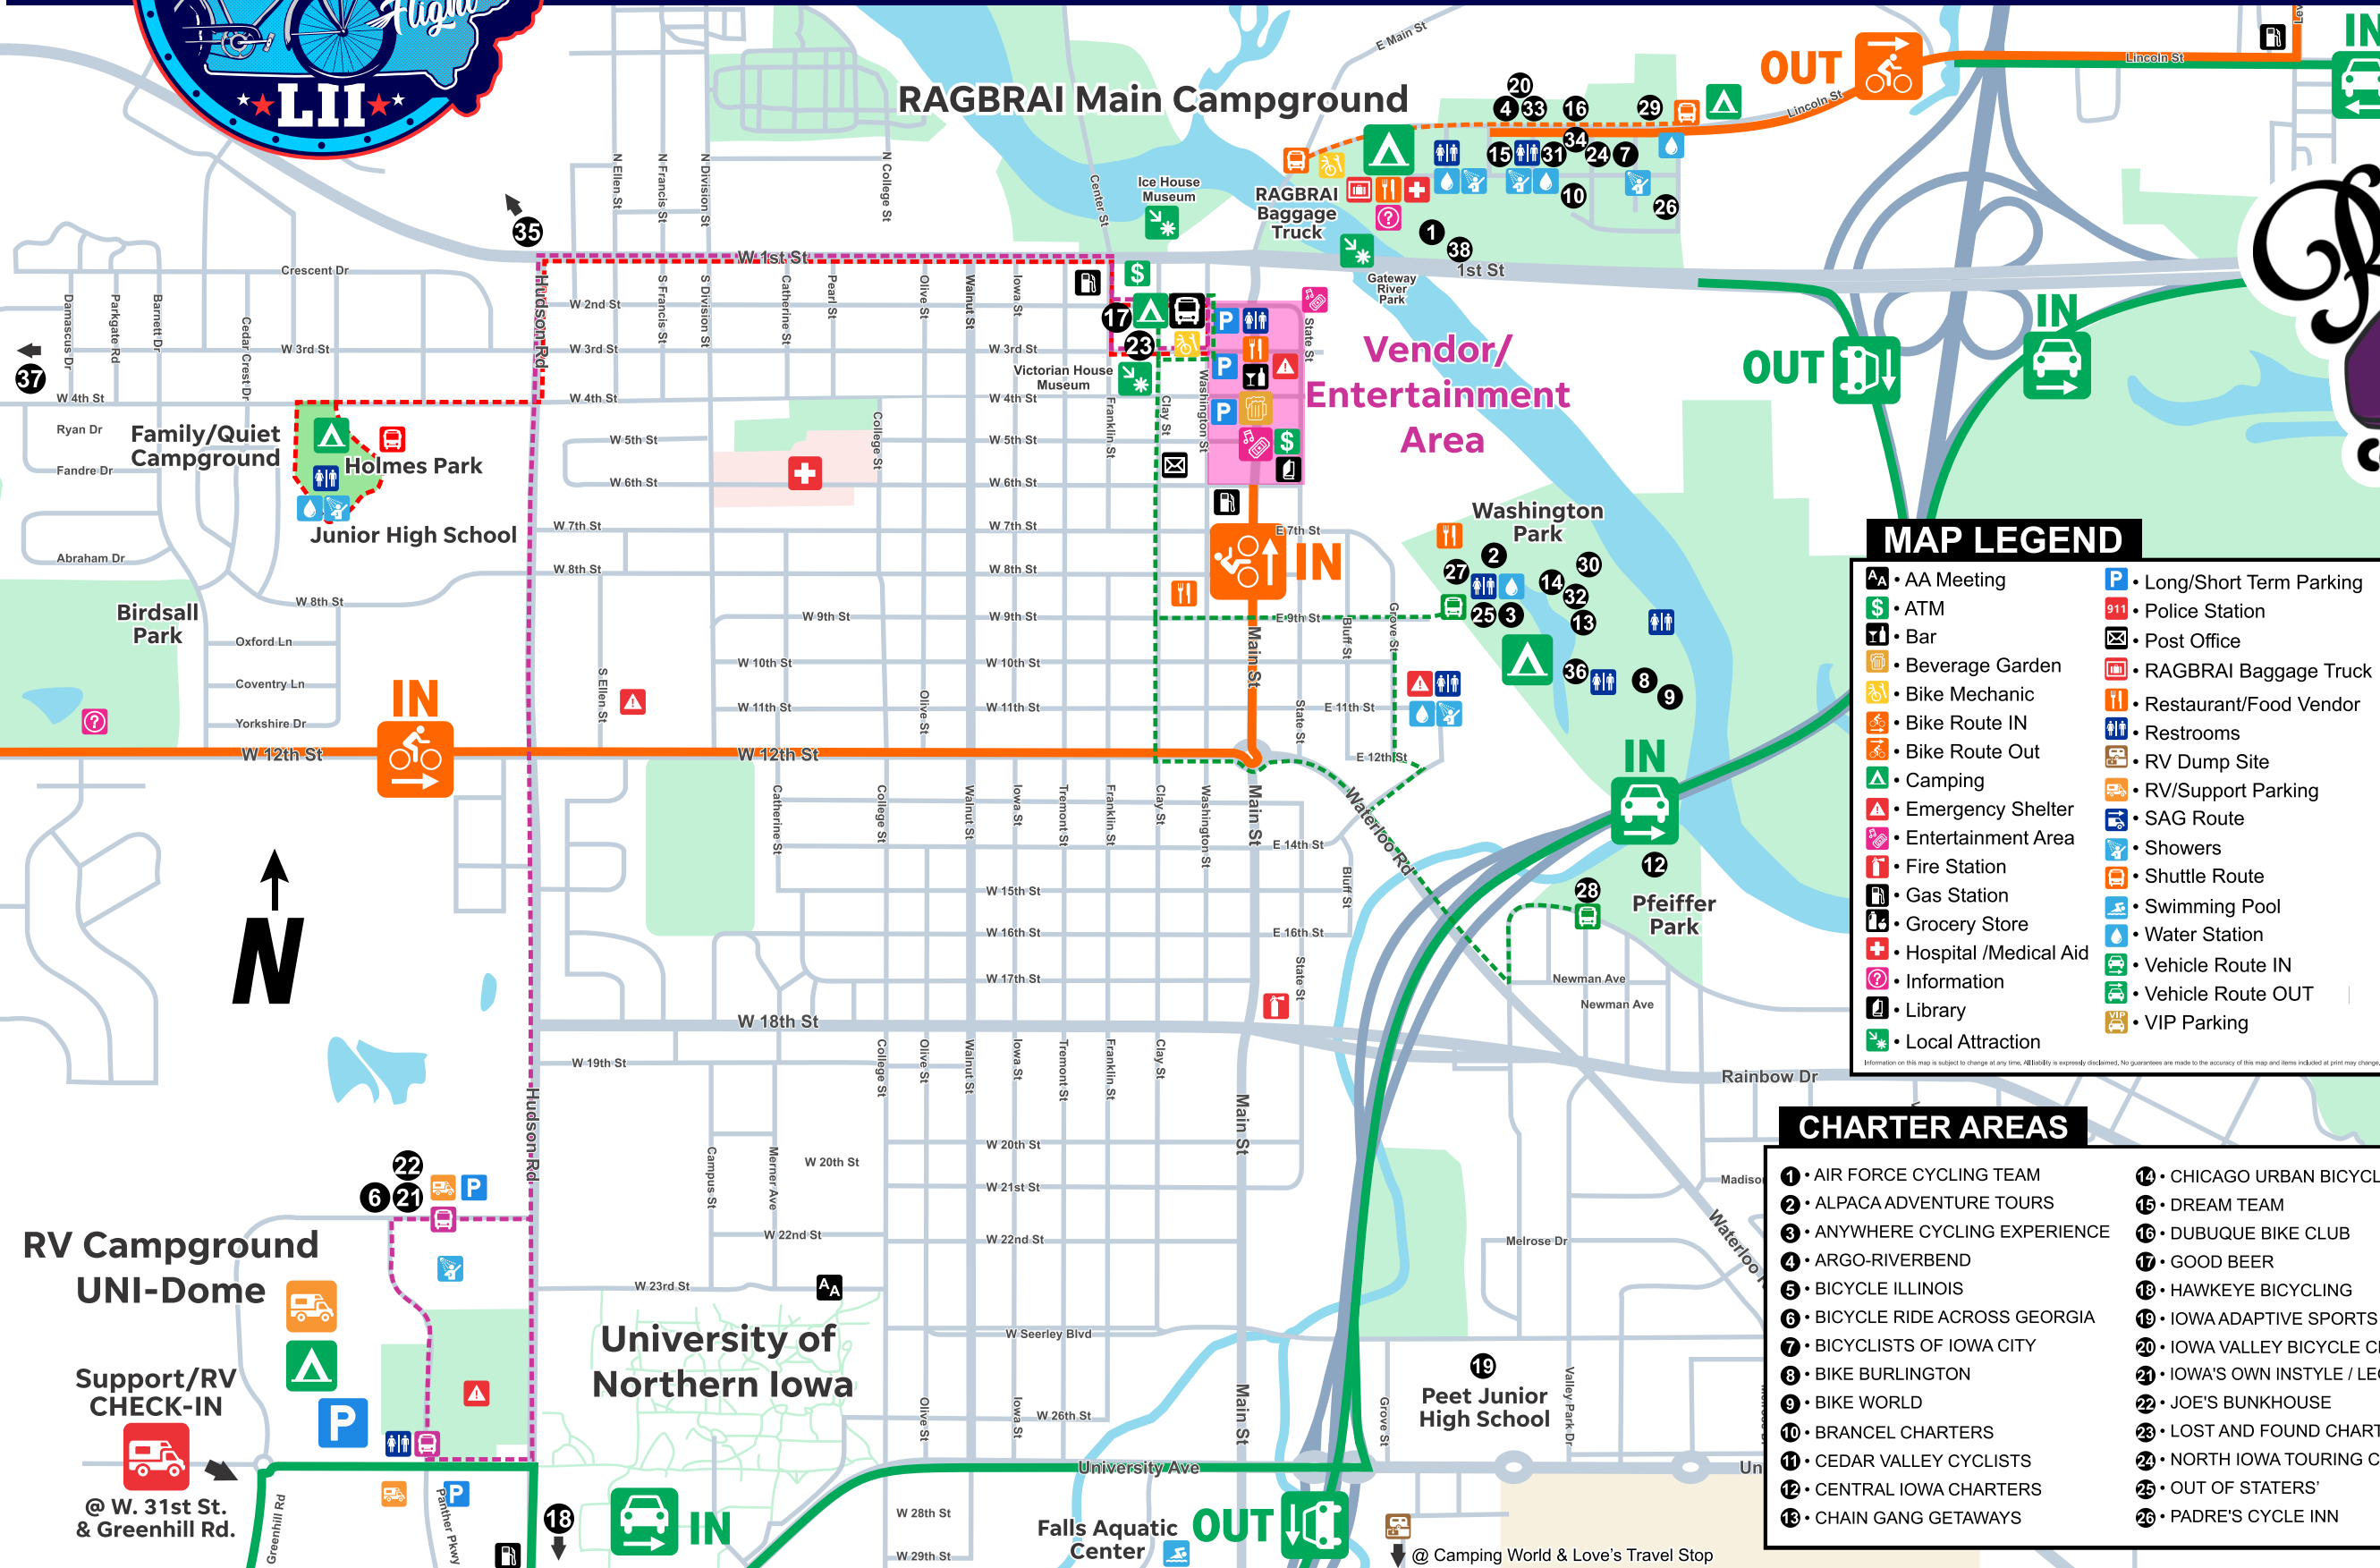

MAP LEGEND

AA	AA Meeting	P	Long/Short Term Parking
$	ATM	911	Police Station
T	Bar	PO	Post Office
BG	Beverage Garden	RBT	RAGBRAI Baggage Truck
BM	Bike Mechanic	RFV	Restaurant/Food Vendor
BR IN	Bike Route IN	RS	Restrooms
BR OUT	Bike Route OUT	RVD	RV Dump Site
C	Camping	RVSP	RV/Support Parking
ES	Emergency Shelter	SAG	SAG Route
EA	Entertainment Area	SH	Showers
FS	Fire Station	SR	Shuttle Route
GS	Gas Station	SP	Swimming Pool
GS	Grocery Store	WS	Water Station
HMA	Hospital /Medical Aid	VR IN	Vehicle Route IN
I	Information	VR OUT	Vehicle Route OUT
L	Library	VP	VIP Parking
LA	Local Attraction		

Information on this map is subject to change at any time. ©Bicycle is expressly disclaimed. No guarantees are made to the accuracy of this map and items included at print may change.

1. ### THANK YOU TO OUR OFFICIAL MAP SPONSORS:
2. Bike Tech
   - Cedar Valley Trails Partnership
   - Collins Community Credit Union
   - Conagra
   - First Bank
   - First Student
   - Iowa Chill
   - MercyOne
   - Next Generation Wireless
   - Planet Fitness
   - River Place Plaza
   - SCHEELS
   - Talk To Me Technologies
   - University of Northern Iowa
   - Veridian Credit Union

CHARTER AREAS

1 • AIR FORCE CYCLING TEAM	14 • CHICAGO URBAN BICYCLING SOCIETY (C.U.B.S.)	27 • PEDALING PANDAS
2 • ALPACA ADVENTURE TOURS	15 • DREAM TEAM	28 • PELLA CYCLING CLUB
3 • ANYWHERE CYCLING EXPERIENCE	16 • DUBUQUE BIKE CLUB	29 • PORK BELLY VENTURES
4 • ARGO-RIVERBEND	17 • GOOD BEER	30 • POWERED BY PLANTS CYCLING
5 • BICYCLE ILLINOIS	18 • HAWKEYE BICYCLING	31 • RON OMAN CHARTERS
6 • BICYCLE RIDE ACROSS GEORGIA	19 • IOWA ADAPTIVE SPORTS	32 • SOURCEBLUE CHARTERS
7 • BICYCLISTS OF IOWA CITY	20 • IOWA VALLEY BICYCLE CLUB	33 • QUAD CITIES BICYCLE CLUB
8 • BIKE BURLINGTON	21 • IOWA'S OWN INSTYLE / LEGACY ADVENTURES	34 • SIOUXLAND CYCLISTS
9 • BIKE WORLD	22 • JOE'S BUNKHOUSE	35 • TALL DOG BIKE CLUB
10 • BRANCEL CHARTERS	23 • LOST AND FOUND CHARTERS	36 • TEAM ME OFF
11 • CEDAR VALLEY CYCLISTS	24 • NORTH IOWA TOURING CLUB	37 • TEAM SKUNK
12 • CENTRAL IOWA CHARTERS	25 • OUT OF STATERS'	38 • WHINERS
13 • CHAIN GANG GETAWAYS	26 • PADRE'S CYCLE INN	

Emergency Sheltering: Charters & main campground visitors: Go to your pre-communicated designated location | Local residents: Return home. | Other visitors: Use marked locations & downtown businesses.