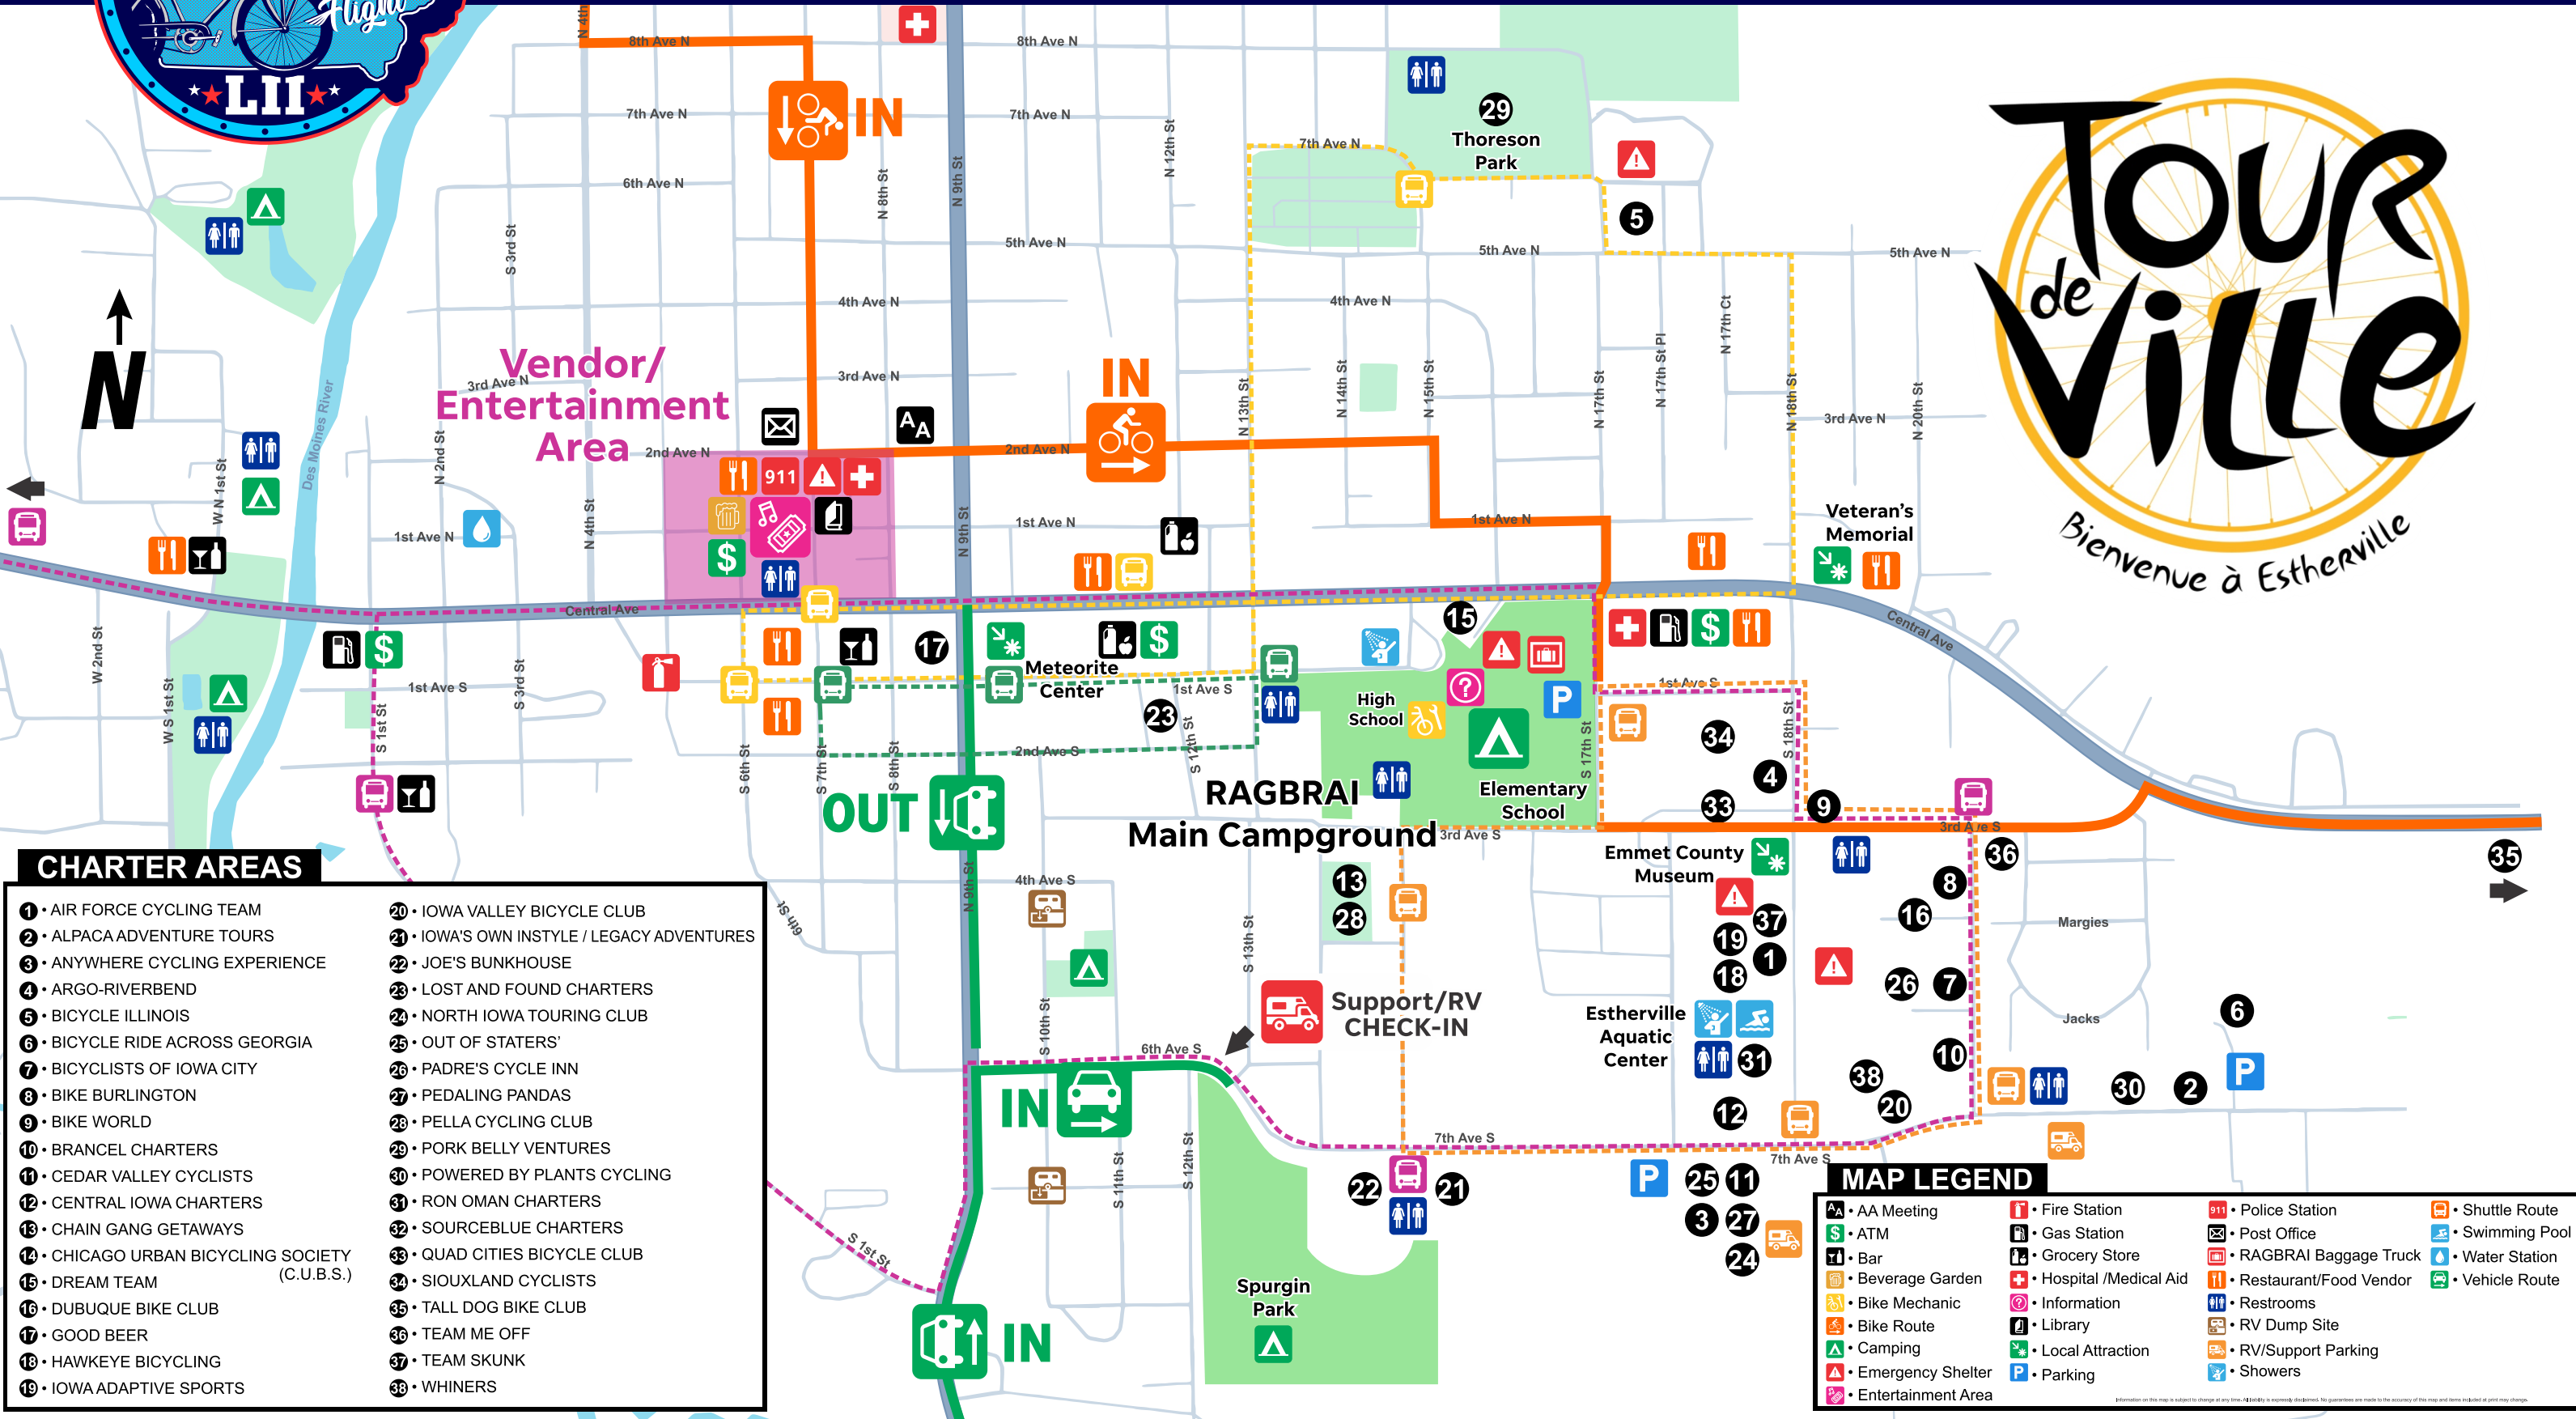

CHARTER AREAS

1 • AIR FORCE CYCLING TEAM	20 • IOWA VALLEY BICYCLE CLUB
2 • ALPACA ADVENTURE TOURS	21 • IOWA'S OWN INSTYLE / LEGACY ADVENTURES
3 • ANYWHERE CYCLING EXPERIENCE	22 • JOE'S BUNKHOUSE
4 • ARGO-RIVERBEND	23 • LOST AND FOUND CHARTERS
5 • BICYCLE ILLINOIS	24 • NORTH IOWA TOURING CLUB
6 • BICYCLE RIDE ACROSS GEORGIA	25 • OUT OF STATERS'
7 • BICYCLISTS OF IOWA CITY	26 • PADRE'S CYCLE INN
8 • BIKE BURLINGTON	27 • PEDALING PANDAS
9 • BIKE WORLD	28 • PELLA CYCLING CLUB
10 • BRANCEL CHARTERS	29 • PORK BELLY VENTURES
11 • CEDAR VALLEY CYCLISTS	30 • POWERED BY PLANTS CYCLING
12 • CENTRAL IOWA CHARTERS	31 • RON OMAN CHARTERS
13 • CHAIN GANG GETAWAYS	32 • SOURCEBLUE CHARTERS
14 • CHICAGO URBAN BICYCLING SOCIETY (C.U.B.S.)	33 • QUAD CITIES BICYCLE CLUB
15 • DREAM TEAM	34 • SIOUXLAND CYCLISTS
16 • DUBUQUE BIKE CLUB	35 • TALL DOG BIKE CLUB
17 • GOOD BEER	36 • TEAM ME OFF
18 • HAWKEYE BICYCLING	37 • TEAM SKUNK
19 • IOWA ADAPTIVE SPORTS	38 • WHINERS

MAP LEGEND

AA • AA Meeting	Fire • Fire Station	911 • Police Station	Shuttle • Shuttle Route
ATM • ATM	Gas • Gas Station	Post • Post Office	Swim • Swimming Pool
Bar • Bar	Grocery • Grocery Store	RAGBRAI • RAGBRAI Baggage Truck	Water • Water Station
Beverage • Beverage Garden	Hospital • Hospital / Medical Aid	Restaurant • Restaurant/Food Vendor	Vehicle • Vehicle Route
Bike • Bike Mechanic	Information • Information	Restrooms • Restrooms	
Bike • Bike Route	Library • Library	RV • RV Dump Site	
Camping • Camping	Local • Local Attraction	RV/Support • RV/Support Parking	
Emergency • Emergency Shelter	Parking • Parking	Showers • Showers	
Entertainment • Entertainment Area