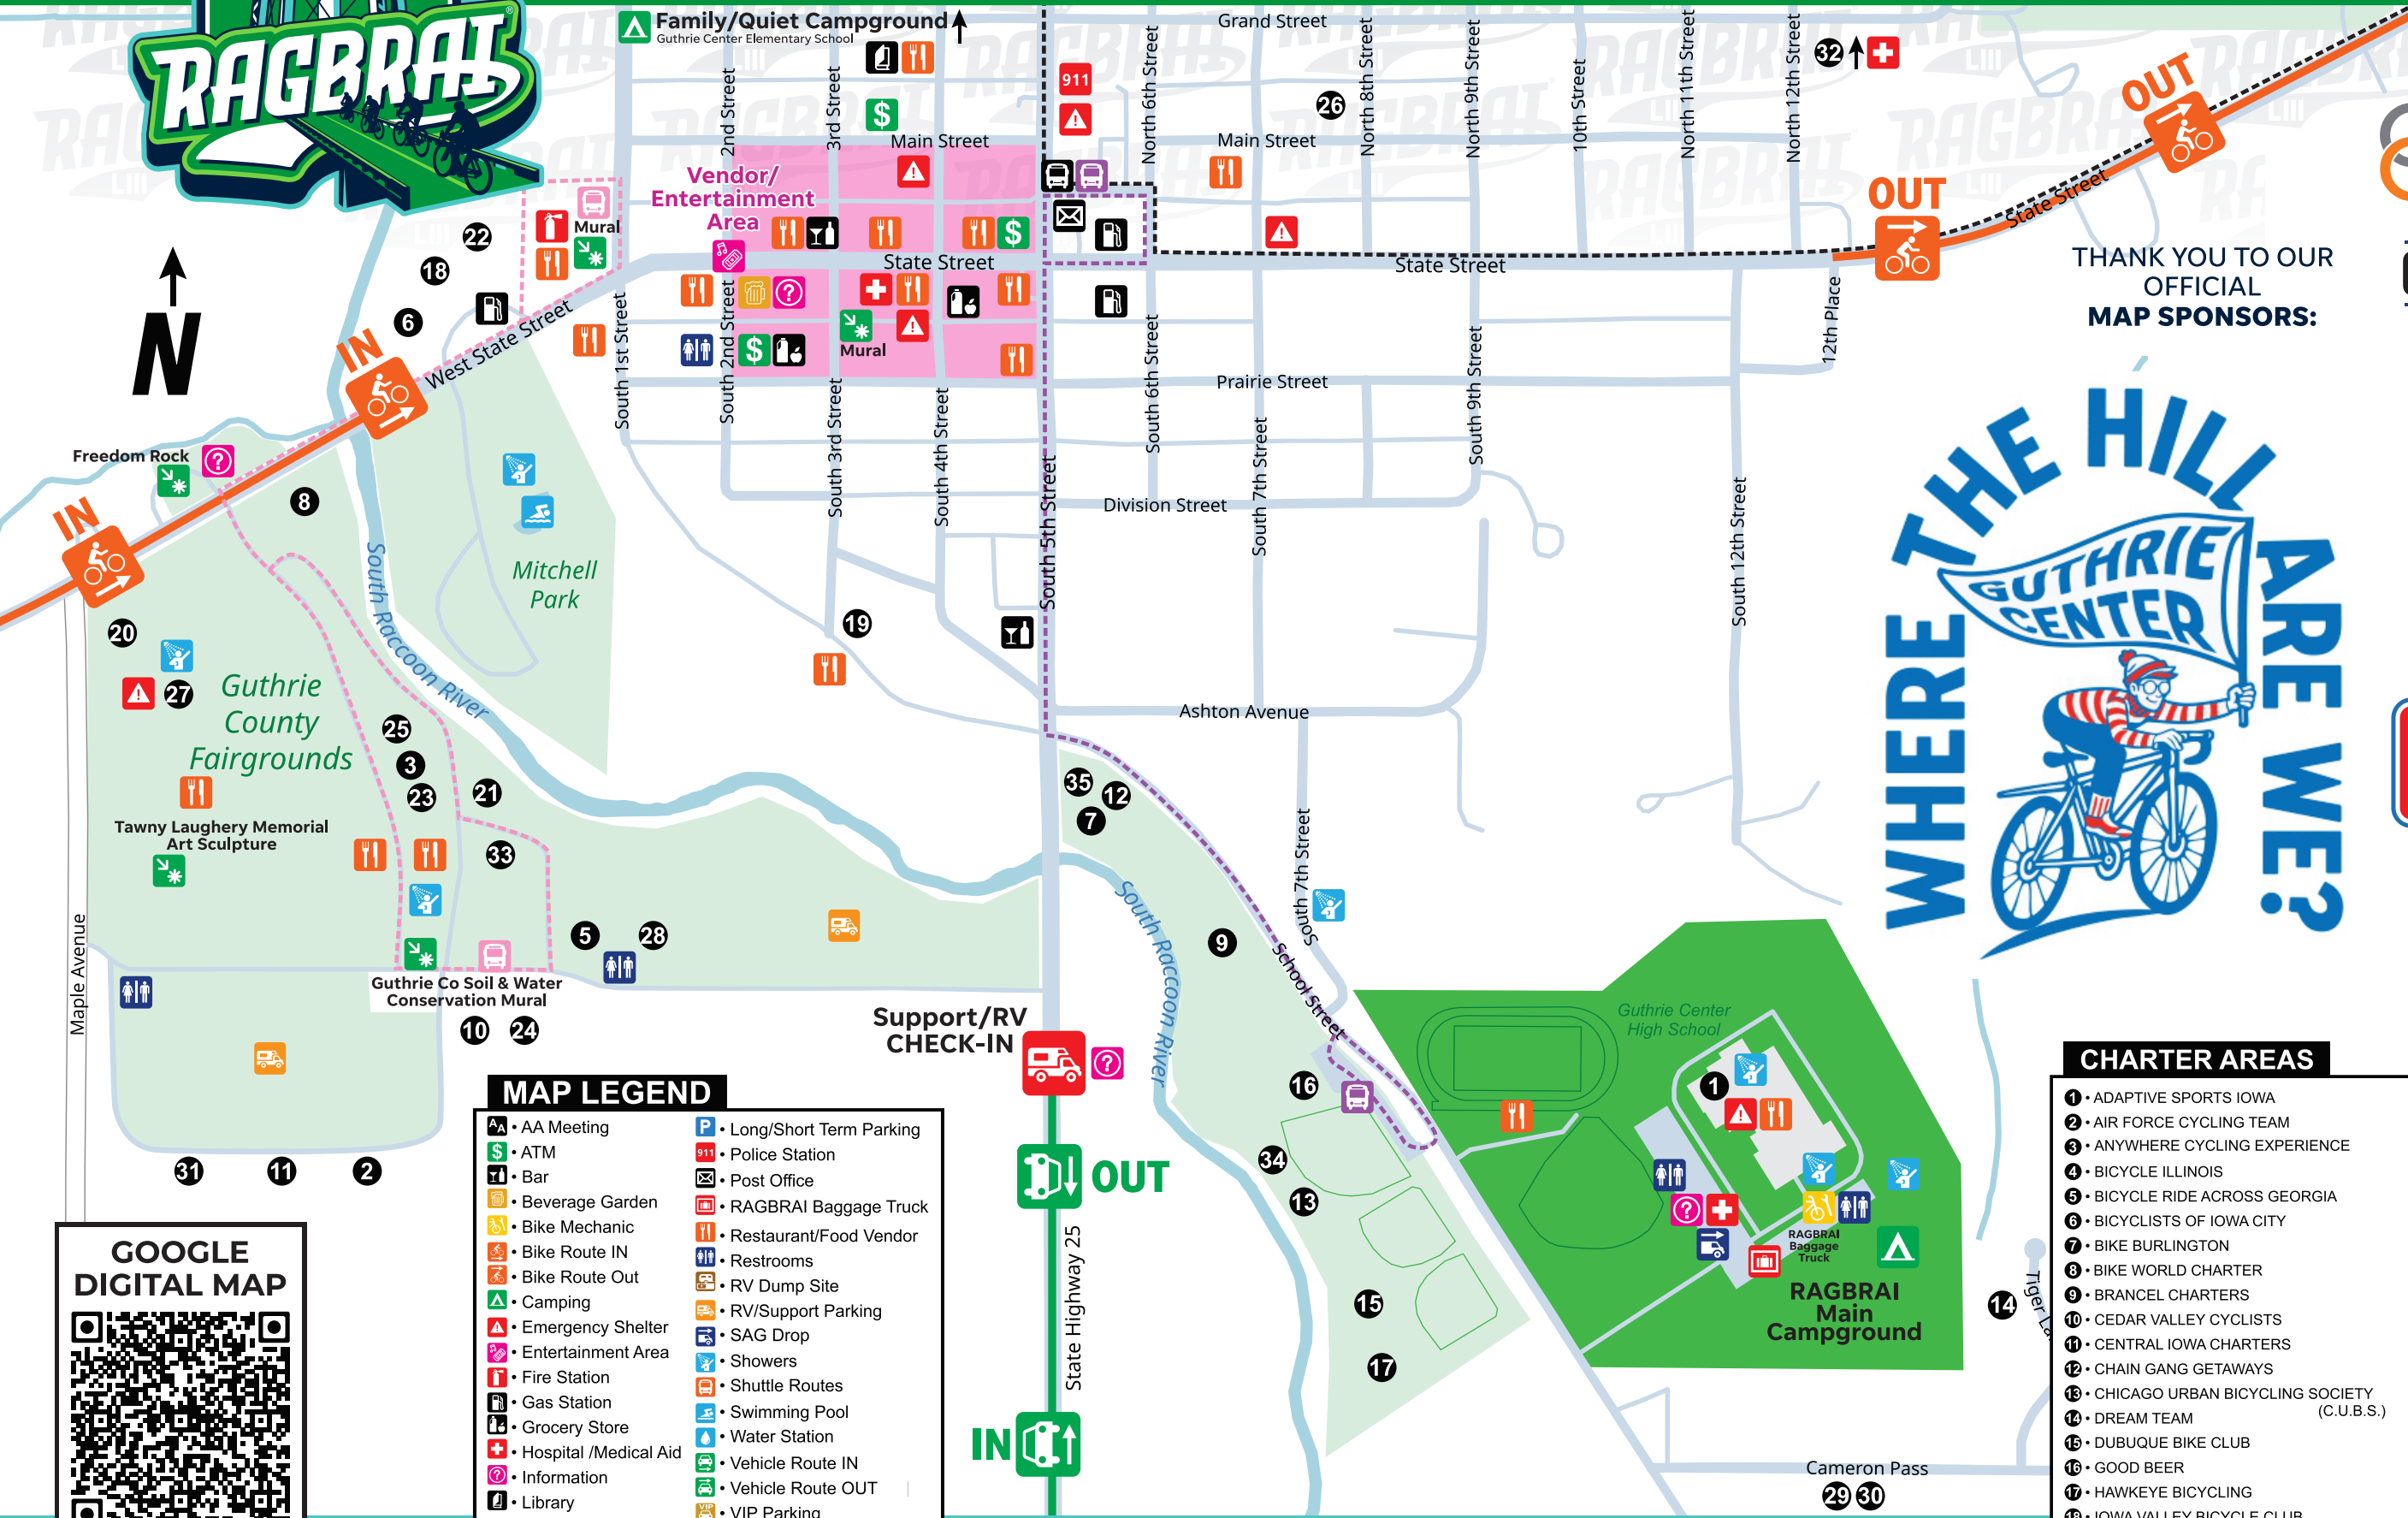

Welcome to Guthrie Center!

MONDAY, JULY 20, 2026

GARY REES TRUST

THANK YOU TO OUR OFFICIAL MAP SPONSORS: